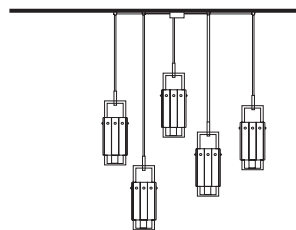

CREK S5

Suspension

TECHNICAL INFORMATION

5×E14×40 W max
USA 5×E12×40 W max
(not included)

FINISHING

G18

PRICE (EXCL. VAT)

€ 3.460,00