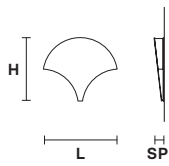

PALM A40

Applique

CE

TECHNICAL INFORMATION

L 40 cm / 15.75"
SP 5 cm / 1.97"
H 34 cm / 13.39"
LED x 11W CRI>95
3000 K - 972 Nominal lm
Not dimmable