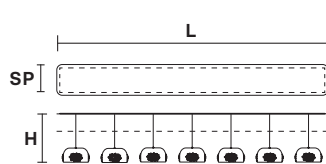

DAME C7 LN 175

CE

TECHNICAL INFORMATION

L 175 cm / 68.89"
SP 20 cm / 7.87"
H max 130 cm / 51.18"

FINISHING

V95-F01

PRICE (EXCL. VAT)

€ 2.370,00

LED x 23,1 W CRI>90 3000 K - 3430 Nominal lm
Dimmable: 1-10V + DALI + PUSH

: For the US market, refer to the relevant price list.