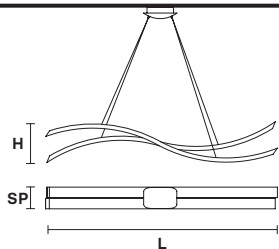

LIBE S160

Suspension

CE

TECHNICAL INFORMATION	
L	160 cm / 62.99"
SP	16 cm / 6.29"
H	30 cm / 11.81"
LED x 117 W CRI>90 3000 K - 9360 Nominal lm Dimmable: 1-10V	

FINISHING		PRICE (EXCL. VAT)
W01-W03		€ 3.090,00
G14		€ 2.940,00

LIBE S100

Suspension

CE