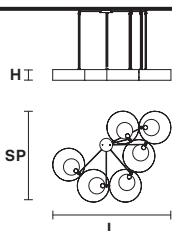

SOUND OR6

Suspension

TECHNICAL INFORMATIONS		FINISHING		PRICE (EXCL. VAT)	
L	120 cm / 47.24"	G12	●	STANDARD LIGHTING	€ 1.820,00
SP	80 cm / 31.49"	G18+V90	●	STANDARD LIGHTING	€ 1.980,00
H	11 cm / 4.33"	G12	●	LED LIGHTING	€ 2.580,00
		G18+V90	●	LED LIGHTING	€ 2.800,00

STANDARD LIGHTING: 6×G9×40 W
LED LIGHTING: UP LED x 16,8 W CRI>90 3000 K - 2370 Nominal Im
DOWN LED x 16,8 W CRI>90 3000 K - 2370 Nominal Im
Dimmable: DALI + 1-10V + PUSH