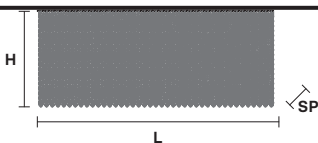

CUBO PL/LONG/H

Ceiling **RECTANGULAR**

TECHNICAL INFORMATIONS		PENDANTS	CRYSTALS	PRICE (EXCL. VAT)
L	100 cm / 39.37"	TRANSPARENT	HALF CUT GLASS	€ 1.620,00
SP	12.5 cm / 4.92"		CUT CRYSTAL	€ 2.220,00
H	40 cm / 15.74"		CRYSTALS FROM SWAROVSKI®	€ 6.270,00
	11×E14×40 W	COLOURED	HALF CUT GLASS	€ 2.520,00
USA	11×E12×40 W (not included)		CUT CRYSTAL	€ 2.810,00
			CRYSTALS FROM SWAROVSKI®	€ 7.480,00