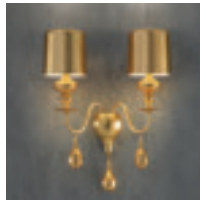

Applique

Table lamp

Floor lamp

Standard cables/chain for all chandeliers/suspensions

H 150 cm / 59.05"
Only for Eva S10, Eva S8, Eva S5, Eva S3+1

H 100 cm / 39.37"
Only for Eva S20+10

CUSTOM COLORS + 8%

Matt painted