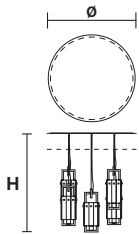

G18 

PRICE (EXCL. VAT)

€ 2.400,00

 3×E14×40 W max
USA 3×E12×40 W max
 (not included)

CREK C5 RD 80

CE 

TECHNICAL INFORMATION

Ø 80 cm / 31.49"
H max 195 cm / 76.77"