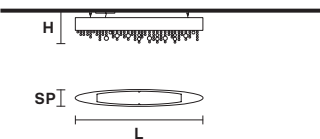

OLÀ PL4 OV 100

Ceiling

TECHNICAL INFORMATIONS		FINISHING		PRICE (EXCL. VAT)
L	100 cm / 39.37"	V95-F01-F02-F03-	● ● ● ● ● STD LIGHT / COLORED GLASS	€ 1.310,00
SP	13 cm / 5.12"	V30-V50-V83-G01-	● ● ● ● ● STD LIGHT / TRANSPARENT CUT CRYSTAL	€ 1.840,00
H	26 cm / 10.23"	V90	● ● ● ● ● LED LIGHT / COLORED GLASS	€ 1.530,00
			● ● ● ● ● LED LIGHT / TRANSPARENT CUT CRYSTAL	€ 2.060,00

STANDARD LIGHTING: 4×E14×40 W max (not included); **USA:** 4×E12×40 W max (not included)
LED LIGHTING: DOWN LED x 21,6 W CRI>90 3000 K - 3270 Nominal lm
Dimmable: 1-10V + PUSH