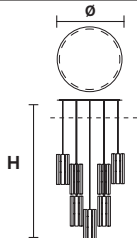

VEGAS C7 RD 80