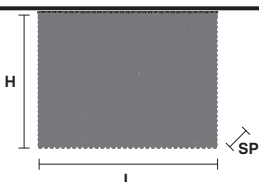

CUBO PL/LONG/F

Ceiling **RECTANGULAR**

TECHNICAL INFORMATIONS		PENDANTS	CRYSTALS	PRICE (EXCL. VAT)
L	75 cm / 29.52"	TRANSPARENT	HALF CUT GLASS	€ 1.690,00
SP	12.5 cm / 4.92"		CUT CRYSTAL	€ 2.370,00
H	60 cm / 23.62"		CRYSTALS FROM SWAROVSKI®	€ 6.890,00
	13×E14×40 W	COLOURED	HALF CUT GLASS	€ 2.700,00
USA	13×E12×40 W (not included)		CUT CRYSTAL	€ 3.040,00
			CRYSTALS FROM SWAROVSKI®	€ 8.230,00