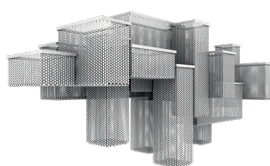

CUBO S/COMBO 300

Composition

TECHNICAL INFORMATIONS

L 100 cm / 39.37"
SP 300 cm / 118.11"
H 120 cm / 47.24"

3 x Cubo/S/Long/J
2 x Cubo/S/Long/K
2 x Cubo/S/Long/Q
6 x Cubo/Square/Medium/80
1 x Cubo/S/Long/O
1 x Cubo/Square/Medium/40
1 x Cubo/Square/Large/40
1 x Cubo/S/Long/L

PENDANTS

TRANSPARENT

CRYSTALS

HALF CUT GLASS
CUT CRYSTAL
CRYSTALS FROM SWAROVSKI®

PRICE (EXCL. VAT)

€ 23.850,00
€ 32.620,00
€ 89.030,00

COLOURED

HALF CUT GLASS
CUT CRYSTAL
CRYSTALS FROM SWAROVSKI®

€ 36.480,00
€ 40.700,00
€ 105.770,00

⦿ 200×E14×40 W (not included)
USA 200×E12×40 W (not included)

Ⓜ : For the US market, refer to the relevant price list.