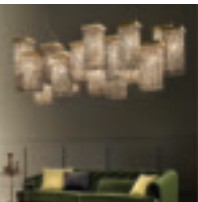

Finishings

G14 Ottone brunito
Burnished brass

Pendagli in cristallo fumé
Smoky crystal pendants

Family

Suspension

Applique

Standard cables for all suspensions

CUSTOM COLOR + 8%