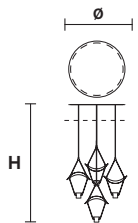

VOLLEE C4P RD 60

TECHNICAL INFORMATION

Ø 60 cm / 23.62"
H 200 cm / 78.74"

FINISHING

V98-V91-V99
V55-V24

PRICE (EXCL. VAT)

€ 1.420,00

LED x 25,6W CRI>90
3000 K - 3200 Nominal lm
Dimmable: 1-10 V + PUSH