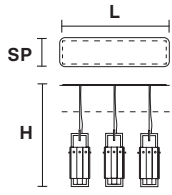

CREK C3 LN 75

CE

TECHNICAL INFORMATION

L 75 cm / 29.52"
SP 20 cm / 7.87"
H max 195 cm / 76.77"

FINISHING

G18

PRICE (EXCL. VAT)

€ 2.300,00

3×E14×40 W max
USA 3×E12×40 W max
(not included)

CREK C5 LN 125

CE