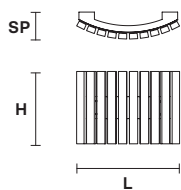

VEGAS A P

Applique

CE

TECHNICAL INFORMATION

L 38 cm / 14.96"
SP 10 cm / 3.93"
H 28 cm / 11.02"

FINISHING

F04

PRICE (EXCL. VAT)

€ 550,00

LED x 7 W CRI>95
3000 K - 648 Nominal lm
Not dimmable