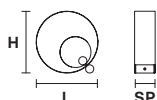

SOUND TL1

Table lamp

CE

TECHNICAL INFORMATION	FINISHING	PRICE (EXCL. VAT)
L 30 cm / 11.81"	G12 ●	STANDARD LIGHTING € 440,00
SP 11 cm / 4.33"	G18+V90 ●●	STANDARD LIGHTING € 480,00
H 30 cm / 11.81"	G12 ●	LED LIGHTING € 650,00
	G18+V90 ●●	LED LIGHTING € 710,00

STANDARD LIGHTING: 1×G9×40 W

LED LIGHTING: LED x 6 W CRI>90 3000 K - 850 Nominal lm

Dimmable: Own Button