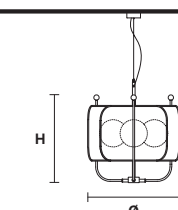

PAPILIO S3 P

Suspension

TECHNICAL INFORMATION

Ø 68 cm / 26.77"
H 76 cm / 29.92"

⚡ 3 × E14 × 40 W max
USA 3 × E12 × 40 W max
(not included)

FINISHING

V34- V91-V64-V33-
V98

PRICE (EXCL. VAT)

€ 770,00