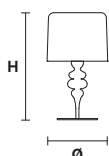

EVA TL1 M

Table lamp

TECHNICAL INFORMATIONS	SHADE	FINISHING	PRICE (EXCL. VAT)
Ø 30 cm / 11.81" H 53 cm / 20.86"	Aluminum lampshades included	V95-V72-V70-V50- V60-V30-F01-F02	€ 620,00
1×E27×100W USA 1×E26×60 W (not included)