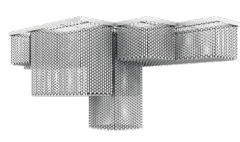

⦿ 200×E14×40 W (not included)
 USA 200×E12×40 W (not included)

Ⓜ : For the US market, refer to the relevant price list.

CUBO PL/COMBO 100

Composition

TECHNICAL INFORMATIONS	PENDANTS	CRYSTALS	PRICE (EXCL. VAT)
L 100 cm / 39.37"	TRANSPARENT	HALF CUT GLASS	€ 8.260,00
SP 100 cm / 39.37"		CUT CRYSTAL	€ 11.070,00
H 80 cm / 31.49"		CRYSTALS FROM SWAROVSKI®	€ 29.930,00
4 x Cubo/PL/Square/Small/20	COLOURED	HALF CUT GLASS	€ 12.430,00
2 x Cubo/PL/Square/Small/80		CUT CRYSTAL	€ 13.860,00
2 x Cubo/PL/Square/Medium/60		CRYSTALS FROM SWAROVSKI®	€ 35.540,00
1 x Cubo/PL/Square/Medium/40			
2 x Cubo/PL/Square/Medium/20			
1 x Cubo/PL/Long/B			
3 x Cubo/PL/Square/Small/40			
◐ 51xE14x40 W (not included) USA 51x E12x40 W (not included)			

CUBO PL/COMBO 150

Composition

TECHNICAL INFORMATIONS	PENDANTS	CRYSTALS	PRICE (EXCL. VAT)
L 75 cm / 29.52"	TRANSPARENT	HALF CUT GLASS	€ 6.650,00
SP 150 cm / 59.05"		CUT CRYSTAL	€ 8.750,00
H 60 cm / 23.62"		CRYSTALS FROM SWAROVSKI®	€ 22.790,00
2 x Cubo/PL/Square/Medium/20	COLOURED	HALF CUT GLASS	€ 9.770,00
1 x Cubo/PL/Square/Medium/40		CUT CRYSTAL	€ 10.850,00
1 x Cubo/PL/Square/Medium/60		CRYSTALS FROM SWAROVSKI®	€ 26.970,00
1 x Cubo/PL/Long/K			
2 x Cubo/PL/Long/M			
◐ 61x E14x40 W (not included) USA 61x E12x40 W (not included)			