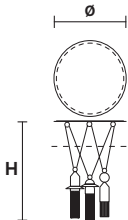

NAPPE C3 RD 60

TECHNICAL INFORMATION

Ø 60 cm / 23.62"
H max 155 cm / 61.02"

FINISHING

V95
V72- V51- V21- V95
V90
V35-V70-V84

PRICE (EXCL. VAT)

€ 1.190,00

LED x 16,2W CRI>90 - 3000K- 2064 Nominal lm
Dimmable: 1-10V + PUSH