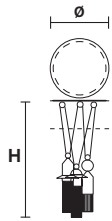

NAPPE C3 RD 40

TECHNICAL INFORMATION

Ø 40 cm / 15.74"
H max 155 cm / 61.02"