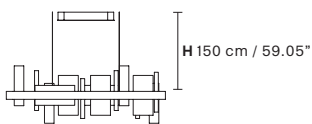

Standard cables for all suspensions