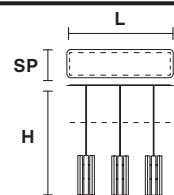

PRICE (EXCL. VAT)

€ 1.030,00

LED x 16,2 W CRI>90
3000 K - 2064 Nominal lm
Dimmable: 1-10 V + PUSH

: For the US market, refer to the relevant price list.