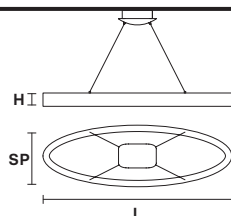

LIBE ELLIPSE S90

Suspension oval

CE

TECHNICAL INFORMATION	
L	90 cm / 35.43"
SP	30 cm / 11.81"
H	8.5 cm / 3.34"
LED x 70,2 W CRI>90 3000 K - 5616 Nominal lm Dimmable: 0-10V	

FINISHING		PRICE (EXCL. VAT)
W01-W03		€ 2.120,00
G14		€ 1.960,00

: For the US market, refer to the relevant price list.