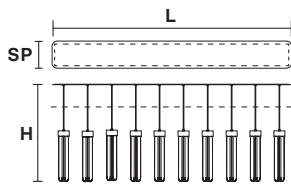

BLAKE C10 LN 175

TECHNICAL INFORMATION

L 175 cm / 68.89"
SP 20 cm / 7.87"
H max 160 cm / 62.99"

FINISHING

V91 ●

PRICE (EXCL. VAT)

€ 2.440,00

LED x 27W CRI>90
3000 K - 3210 Nominal lm
Dimmable: 1 - 10 V+DALI+PUSH