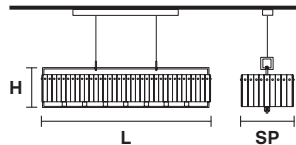

CREK S14

Suspension

TECHNICAL INFORMATION

L 123 cm / 48.42"
SP 31.5 cm / 12.40"
H 40 cm / 15.74"

FINISHING

G18

PRICE (EXCL. VAT)

€ 4.410,00

14×E14×40 W max
USA 14×E12×40 W max
(not included)