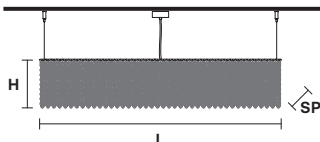

CUBO S/LONG/P

Suspension **RECTANGULAR**

CE

TECHNICAL INFORMATIONS		PENDANTS	CRYSTALS	PRICE (EXCL. VAT)
L	100 cm / 39.37"	TRANSPARENT	HALF CUT GLASS	€ 1.490,00
SP	25 cm / 9.84"		CUT CRYSTAL	€ 1.940,00
H	20 cm / 7.87"		CRYSTALS FROM SWAROVSKI®	€ 4.890,00
	12×E14×40 W	COLOURED	HALF CUT GLASS	€ 2.140,00
USA	12×E12×40 W (not included)		CUT CRYSTAL	€ 2.370,00
			CRYSTALS FROM SWAROVSKI®	€ 5.770,00