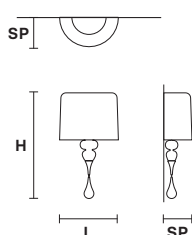

TECHNICAL INFORMATION	SHADE	FINISHING	PRICE (EXCL. VAT)
L 30 cm / 11.81" SP 15 cm / 5.90" H 54 cm / 21.25"	Aluminum lampshades included	V95-V72-V70-V50- V60-V30-F01-F02	€ 480,00
⦿ 1×E27×100W USA 1×E26×60 W (not included)			

: For the US market, refer to the relevant price list.