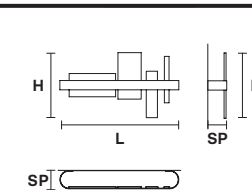

HONICÉ A65

Applique

TECHNICAL INFORMATION	FINISHING	PRICE (EXCL. VAT)
L 65 cm / 25.59"	V99 ●	€ 930,00
SP 10 cm / 3.93"		
H 33 cm / 12.99"		
UP LED x 5.8W CRI>95 3000K - 594 Nominal lm DOWN LED x 5.8 W CRI>95 3000K - 594 Nominal lm Dimmable: 1-10V + PUSH