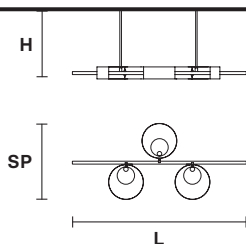

SOUND BIL 3

Suspension

TECHNICAL INFORMATIONS		FINISHING		PRICE (EXCL. VAT)	
L	134 cm / 52.75"	G12	●	STANDARD LIGHTING	€ 950,00
SP	64 cm / 25.19"	G18+V90	●	STANDARD LIGHTING	€ 1.030,00
H	58 cm / 22.83"	G12	●	LED LIGHTING	€ 1.380,00
	(with ROD B)*	G18+V90	●	LED LIGHTING	€ 1.500,00

STANDARD LIGHTING: 3×G9×40 W max
LED LIGHTING: UP LED x 8,4 W CRI>90 3000 K - 1185 Nominal Im
DOWN LED x 8,4 W CRI>90 3000 K - 1185 Nominal Im
Dimmable: 1-10V + PUSH