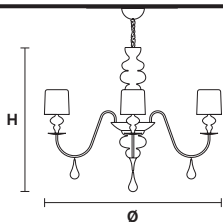

EVA S5

Chandelier

CE

TECHNICAL INFORMATION	SHADE	FINISHING	PRICE (EXCL. VAT)
Ø 70 cm / 27.56" H 60 cm / 23.62"	Aluminum lampshades included	V95-V72-V70-V50- V60-V30-F01-F02	€ 1.640,00
⦿ 5×E14×60 W USA 5×E12×40 W (not included)