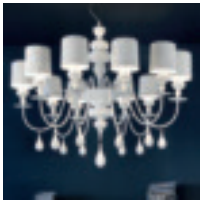

V50 Blue navy

V60 Verde ottanio
Ottanio green

V30 Rosso ossido
Oxide red

F01 Foglia oro
Gold leaf

F02 Foglia argento
Silver leaf

Family

Chandelier

Suspension