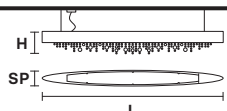

OLÀ S6 OV 160

Suspension

TECHNICAL INFORMATIONS		FINISHING		PRICE (EXCL. VAT)
L	160 cm / 63.00"	V95-F01-F02-F03-	● ● ● ● ● STD LIGHT / COLORED GLASS	€ 1.980,00
SP	14 cm / 5.50"	V30-V50-V83-G01-	● ● ● ● ● STD LIGHT / TRANSPARENT CUT CRYSTAL	€ 2.680,00
H	20 cm / 7.87"	V90	● LED LIGHT / COLORED GLASS	€ 2.270,00
			● LED LIGHT / TRANSPARENT CUT CRYSTAL	€ 2.970,00

STANDARD LIGHTING: 6×E14×40 W max (not included); **USA:** 6×E12×40 W max (not included)
LED LIGHTING: UP LED x 18 W CRI>90 3000 K - 2670 Nominal lm
DOWN LED x 44.5 W CRI>90 3000 K - 6675 Nominal lm
Dimmable: PUSH + DALI

Ⓢ : For the US market, refer to the relevant price list.