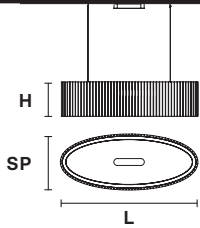

VEGAS S OV160

Suspension

TECHNICAL INFORMATION

L 160 cm / 62.99"
SP 65 cm / 25.59"
H 40 cm / 15.74"

FINISHING

F04

PRICE (EXCL. VAT)

€ 5.860,00

LED x 80 W CRI>95,
3000K - 7182 Nominal lm
Dimmable: 0 - 10 V