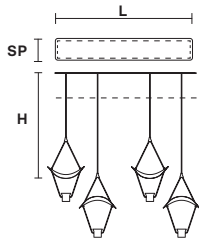

VOLLEE C4P LN 125

Suspension

CE

TECHNICAL INFORMATION

L 125 cm / 49.21"
SP 20 cm / 7.87"
H max 200 cm / 78.74"

LED x 25,6 W CRI>90
3000 K - 3200 Nominal lm
Dimmable: 1-10V + PUSH

FINISHING

V98- V91- V99-
V55- V24

PRICE (EXCL. VAT)

€ 1.400,00

VOLLEE TL

Table Lamp

CE