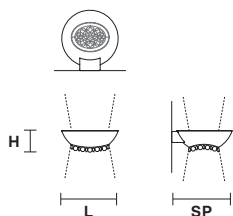

BLINK LED A1 G
Applique

TECHNICAL INFORMATION

L 24 cm / 9.44"
SP 26 cm / 10.23"
H 8 cm / 3.14"

FINISHING

V95-F01

CUT CRYSTAL
 CRYSTALS FROM SWAROVSKI®

PRICE (EXCL. VAT)

€ 510,00
 € 610,00