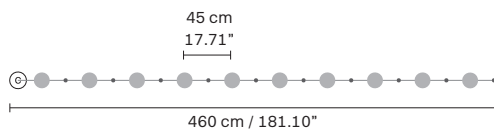

SUGGESTED CONFIGURATIONS FOR C10

LINEAR