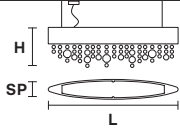

OLÀ S2 OV 50

Suspension

TECHNICAL INFORMATIONS		FINISHING		PRICE (EXCL. VAT)
L	50 cm / 19.69"	V95-F01-F02-F03-	● ● ● ● ● STD LIGHT / COLORED GLASS	€ 580,00
SP	8 cm / 3.14"	V30-V50-V83-G01-	● ● ● ● ● STD LIGHT / TRANSPARENT CUT CRYSTAL	€ 760,00
H	18 cm / 7.09"	V90	● LED LIGHT / COLORED GLASS	€ 700,00
			● LED LIGHT / TRANSPARENT CUT CRYSTAL	€ 880,00

STANDARD LIGHTING: 2×E27×60 W max (not included); **USA:** 2×E26×60 W max (not included)
LED LIGHTING: UP LED x 8,3 W CRI>90 3000 K - 1285 Nominal lm
DOWN LED x 8,3 W CRI>90 3000 K - 1285 Nominal lm
Dimmable: 1-10V + PUSH