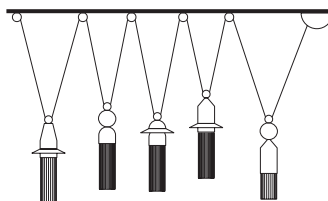

NAPPE C5

Composition (N1+ N2+ N4+ N5+ N9)

CE

TECHNICAL INFORMATION

5 x LED 27W CRI>90
3000K - 3440 Nominal lm
Dimmable: 1-10V + PUSH

FINISHING

V95
V72- V51- V21- V95
V90
V35-V70-V84

PRICE (EXCL. VAT)

€ 1.310,00