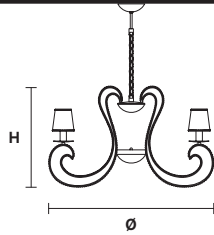

CRISTALIS 12

Chandelier

CE

TECHNICAL INFORMATION	SHADE	FINISHING	CRYSTALS	PRICE (EXCL. VAT)
Ø 115 cm / 45.28" H 70 cm / 27.56"	SAT/14/ECRU	G18	CUT CRYSTAL CRYSTALS FROM SWAROVSKI®	€ 4.040,00 € 12.520,00
12×E14×40 W* USA 12×E12×40 W* (not included)				

* Candle shape necessary for lampshades