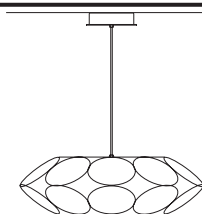

Floor lamp

Standard cables for all suspensions

H 120 cm / 47.24"
Only for Timeo S1 20

H 150 cm / 59.05"
Only all other suspensions

CUSTOM COLOR + 8%

Matt painted

Galvanic bath

Leaf decoration