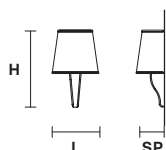

DARSHAN A2 G

Applique

CE

TECHNICAL INFORMATION	SHADE	FINISHING	PRICE (EXCL. VAT)
L 25 cm / 9.84"	L01	G14+L01	€ 480,00
SP 14 cm / 5.51"	L05	G14+L05	
H 40 cm / 15.74"	L04	G04+L04	
⚡ 2×E14×40 W USA 2×E12×40 W (not included)