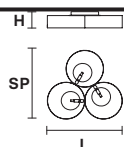

SOUND PL3

Ceiling

TECHNICAL INFORMATIONS		FINISHING		PRICE (EXCL. VAT)	
L	60 cm / 23.62"	G12	●	STANDARD LIGHTING	€ 930,00
SP	56 cm / 22.04"	G18+V90	●	STANDARD LIGHTING	€ 1.010,00
H	14 cm / 5.51"	G12	●	LED LIGHTING	€ 1.140,00
		G18+V90	●	LED LIGHTING	€ 1.240,00

STANDARD LIGHTING: 3×G9×40 W
LED LIGHTING: DOWN LED x 9 W CRI>90 3000 K - 1275 Nominal Im
Dimmable: PUSH + 1-10V

Ⓢ : For the US market, refer to the relevant price list.