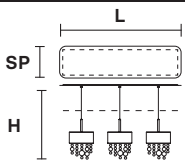

OLÀ C3 LN 75

TECHNICAL INFORMATION		FINISHING		PRICE (EXCL. VAT)
L	75 cm / 29.52"	V95-F01-F02-F03-	● ● ● ● ● STD LIGHT / COLORED GLASS	€ 1.210,00
SP	20 cm / 7.87"	V30-V50-V83-G01-	● ● ● ● ● STD LIGHT / TRANSPARENT CUT CRYSTAL	€ 1.660,00
H max	180 cm / 70.86"	V90	● LED LIGHT / COLORED GLASS	€ 1.360,00
			● LED LIGHT / TRANSPARENT CUT CRYSTAL	€ 1.810,00

STANDARD LIGHTING: 6 x G9 x 40W max (not included); **USA:** 6 x E12 x 40W max (not included)

LED LIGHTING: DOWN: LED x 24W CRI>90 3000 K - 3510 Nominal lm

DIMMABLE: 1-10V + PUSH