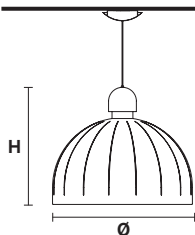

CUPOLE S1 80

Suspension

TECHNICAL INFORMATION

Ø 80 cm / 31.49"
H 68 cm / 26.77"

FINISHING

V91-V33-V73-V74-
V34-V98-V54-V99

PRICE (EXCL. VAT)

€ 1.700,00

DOWN LED x 21 W CRI>90
3000 K - 3080 Nominal lm
Dimmable: PUSH + 1-10V