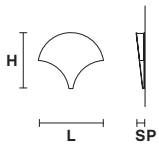

PALM A21

Applique

CE

TECHNICAL INFORMATION

L 21 cm / 8.26"
SP 4 cm / 1.57"
H 18 cm / 7.08"
LED x 5W CRI>95
3000 K - 540 Nominal lm
Not dimmable