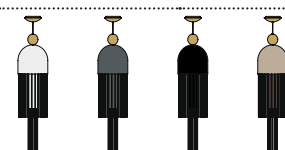

PRICE (EXCL. VAT)

€ 1.250,00

Ⓢ : For the US market, refer to the relevant price list.