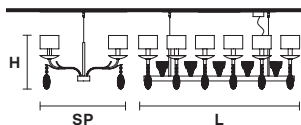

ISBEL 12 BIL

Chandelier

CE

TECHNICAL INFORMATION	SHADE	FINISHING	PRICE (EXCL. VAT)
L 123 cm / 48.42" SP 70 cm / 27.56" H 37 cm / 14.57"	SAT17/ECRU	G07 ●	€ 2.910,00
⦿ 12×E14×40 W USA 12×E12×40 W (not included)