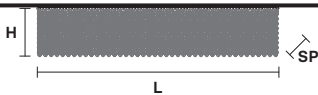

CUBO PL/LONG/G

Ceiling **RECTANGULAR**

TECHNICAL INFORMATIONS		PENDANTS	CRYSTALS	PRICE (EXCL. VAT)
L	100 cm / 39.37"	TRANSPARENT	HALF CUT GLASS	€ 1.070,00
SP	12.5 cm / 4.92"		CUT CRYSTAL	€ 1.410,00
H	20 cm / 7.87"		CRYSTALS FROM SWAROVSKI®	€ 3.690,00
	6×E14×40 W	COLOURED	HALF CUT GLASS	€ 1.580,00
USA	6×E12×40 W (not included)		CUT CRYSTAL	€ 1.740,00
			CRYSTALS FROM SWAROVSKI®	€ 4.360,00