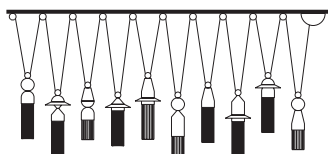

NAPPE C10

Composition (N0+ N1+ N2+ N3+ N4+ N5+ N6+ N7+ N8+ N9)

CE

TECHNICAL INFORMATION

10 x LED 54W CRI>90
3000K - 6880 Nominal lm
Dimmable: 1-10V + PUSH + DALI

FINISHING

V95
V72- V51- V21- V95
V90
V35-V70-V84

PRICE (EXCL. VAT)

€ 2.550,00