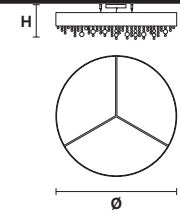

OLÀ PL6 90

Suspension

TECHNICAL INFORMATIONS		FINISHING		PRICE (EXCL. VAT)
Ø	90 cm / 35.50"	V95-F01-F02-F03-	● ● ● ● ● STD LIGHT / COLORED GLASS	€ 2.930,00
H	26 cm / 10.23"	V30-V50-V83-G01-	● ● ● ● ● STD LIGHT / TRANSPARENT CUT CRYSTAL	€ 5.590,00
		V90	● LED LIGHT / COLORED GLASS	€ 3.170,00
			● LED LIGHT / TRANSPARENT CUT CRYSTAL	€ 5.830,00

STANDARD LIGHTING: 8×E27×60 W max (not included); **USA:** 8×E26×60 W max (not included)
LED LIGHTING: DOWN LED x 36 W CRI>90 3000 K - 4932 Nominal lm
Dimmable: 1-10V + PUSH + DALI