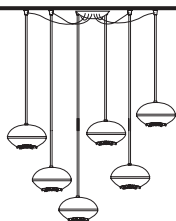

BLINK S6

Suspension

TECHNICAL INFORMATION

DOWN: LED x 24 W CRI>90
3000 K - 3540 Nominal lm
Dimmable: 1-10V + PUSH

FINISHING

V95-F01

CUT CRYSTAL
CRYSTALS FROM SWAROVSKI®

PRICE (EXCL. VAT)

€ 3.570,00
€ 4.190,00