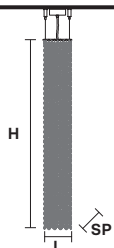

TECHNICAL INFORMATIONS

L 12.5 cm / 4.92"
SP 12.5 cm / 4.92"
H 80 cm / 31.49"

⦿ 3×E14×40 W
USA 3×E12×40 W
(not included)

PENDANTS

TRANSPARENT

CRYSTALS

HALF CUT GLASS
 CUT CRYSTAL
 CRYSTALS FROM SWAROVSKI®

PRICE (EXCL. VAT)