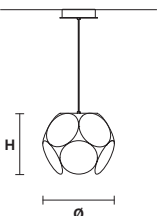

TIMEO S1 35

Suspension

TECHNICAL INFORMATION	
Ø	35 cm / 13.77"
H	30 cm / 11.81"

FINISHING	
V91-V33-V73-V34	
V98-V54-V64 -G14	

PRICE (EXCL. VAT)
€ 820,00

LED x 9 W CRI>90
3000 K - 1458 Nominal lm
Dimmable: 1-10 V + PUSH