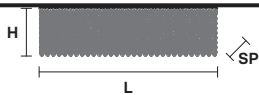

CUBO PL/LONG/D

Ceiling **RECTANGULAR**

TECHNICAL INFORMATIONS		PENDANTS	CRYSTALS	PRICE (EXCL. VAT)
L	75 cm / 29.52"	TRANSPARENT	HALF CUT GLASS	€ 890,00
SP	12.5 cm / 4.92"		CUT CRYSTAL	€ 1.140,00
H	20 cm / 7.87"		CRYSTALS FROM SWAROVSKI®	€ 2.910,00
	6×E14×40 W	COLOURED	HALF CUT GLASS	€ 1.270,00
USA	6×E12×40 W (not included)		CUT CRYSTAL	€ 1.400,00
			CRYSTALS FROM SWAROVSKI®	€ 3.420,00