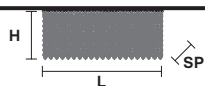

CUBO PL/LONG/J Ceiling **RECTANGULAR** CE

TECHNICAL INFORMATIONS		PENDANTS	CRYSTALS	PRICE (EXCL. VAT)
L	50 cm / 19.68"	TRANSPARENT	HALF CUT GLASS	€ 890,00
SP	25 cm / 9.84"		CUT CRYSTAL	€ 1.120,00
H	20 cm / 7.87"		CRYSTALS FROM SWAROVSKI®	€ 2.800,00
	8×E14×40 W	COLOURED	HALF CUT GLASS	€ 1.250,00
USA	8×E12×40 W (not included)		CUT CRYSTAL	€ 1.380,00
			CRYSTALS FROM SWAROVSKI®	€ 3.310,00