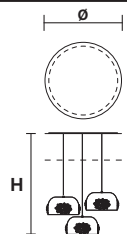

DAME C3 RD 40