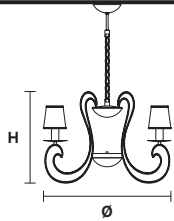

CRISTALIS 8

Chandelier

CE

TECHNICAL INFORMATION	SHADE	FINISHING	CRYSTALS	PRICE (EXCL. VAT)
Ø 85 cm / 33.46" H 60 cm / 23.62"	SAT/14/ECRU	G18	CUT CRYSTAL CRYSTALS FROM SWAROVSKI®	€ 2.660,00 € 8.770,00
8×E14×40 W* USA 8×E12×40 W* (not included)				

* Candle shape necessary for lampshades