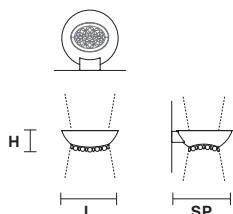

TECHNICAL INFORMATION

L 18 cm / 7.08"
SP 19 cm / 7.48"
H 7 cm / 2.75"

FINISHING

V95-F01

CUT CRYSTAL
CRYSTALS FROM SWAROVSKI®

PRICE (EXCL. VAT)

€ 410,00
€ 480,00

UP: LED x 3 W CRI>90 3000 K - 425 Nominal lm
DOWN: LED x 3 W CRI>90 3000 K - 425 Nominal lm
Dimmable: PUSH + 1-10V