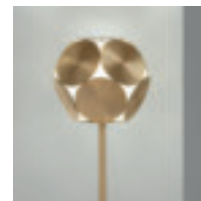

Floor lamp

Standard cables for all suspensions

H 120 cm / 47.24"
Only for Timeo S1 20

H 150 cm / 59.05"
Only all other suspensions

CUSTOM COLOR + 8%

Matt painted

Galvanic bath

Leaf decoration