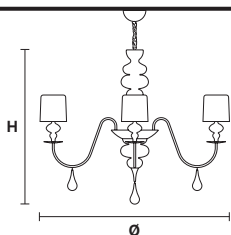

EVA S8

Chandelier

CE

TECHNICAL INFORMATION	SHADE	FINISHING	PRICE (EXCL. VAT)
Ø 90 cm / 35.43" H 75 cm / 29.52"	Aluminum lampshades included	V95-V72-V70-V50- V60-V30-F01-F02	€ 2.390,00
⦿ 8×E14×60W USA 8×E12×40 W (not included)