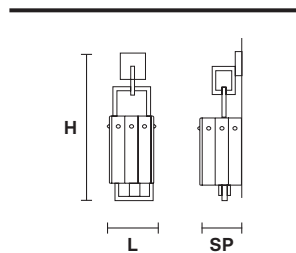

L 22.5 cm / 6.29"
SP 13 cm / 5.11"
H 45 cm / 17.71"

FINISHING

G18

PRICE (EXCL. VAT)

€ 760,00

2×E14×40 W max
USA 2×E12×40 W max
 (not included)

CREK A1

Applique