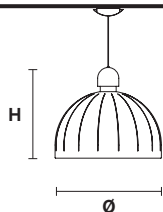

Ø 30 cm / 11.81"
H 27 cm / 10.6"

FINISHING

V91-V33-V73-V74-
V34-V98-V54-V99

PRICE (EXCL. VAT)

€ 420,00

DOWN LED x 6 W CRI>90
3000 K - 850 Nominal lm
Dimmable: PUSH + 1-10V

CUPOLE S1 50

Suspension