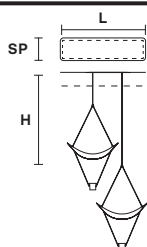

TECHNICAL INFORMATION	
L	75 cm / 29.52"
SP	20 cm / 7.87"
H max	240 cm / 94.48"
LED x 12,8 W CRI>90	
3000 K - 1600 Nominal lm	
Dimmable: 1-10V + PUSH	

FINISHING
V98- V91- V99- V55- V24

PRICE (EXCL. VAT)
€ 1.240,00

: For the US market, refer to the relevant price list.