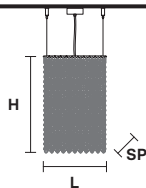

CUBO S/SQUARE/MEDIUM 40 Suspension ■ SQUARE

TECHNICAL INFORMATIONS

L 25 cm / 9.84"
SP 25 cm / 9.84"
H 40 cm / 15.74"

⦿ 7×E14×40 W
USA 7×E12×40 W
(not included)

PENDANTS

TRANSPARENT

CRYSTALS

HALF CUT GLASS
CUT CRYSTAL
CRYSTALS FROM SWAROVSKI®

PRICE (EXCL. VAT)

€ 870,00
€ 1.130,00
€ 2.980,00

COLOURED

HALF CUT GLASS
CUT CRYSTAL
CRYSTALS FROM SWAROVSKI®

€ 1.270,00
€ 1.410,00
€ 3.530,00