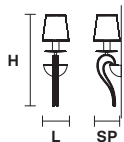

CRISTALIS A1

Applique

CE

TECHNICAL INFORMATION	SHADE	FINISHING	CRYSTALS	PRICE (EXCL. VAT)
L 14 cm / 5.51" SP 15 cm / 5.91" H 45 cm / 17.72"	SAT/13/ECRU	G18	CUT CRYSTAL CRYSTALS FROM SWAROVSKI®	€ 310,00 € 570,00
1×E14×40 W* USA 1×E12×40 W* (not included)				

* Candle shape necessary for lampshades

CRISTALIS A2

Applique

CE