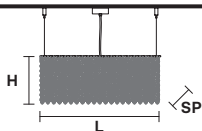

CUBO S/LONG/J

Suspension **RECTANGULAR**

TECHNICAL INFORMATIONS

L 50 cm / 19.68"
SP 25 cm / 9.84"
H 20 cm / 7.87"

8×E14×40 W
USA 8×E12×40 W
(not included)

PENDANTS

TRANSPARENT

CRYSTALS

HALF CUT GLASS
CUT CRYSTAL
CRYSTALS FROM SWAROVSKI®

PRICE (EXCL. VAT)

€ 930,00
€ 1.280,00
€ 2.870,00

COLOURED

HALF CUT GLASS
CUT CRYSTAL
CRYSTALS FROM SWAROVSKI®

€ 1.310,00
€ 1.430,00
€ 3.360,00