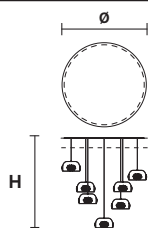

DAME C7 RD 80

TECHNICAL INFORMATION
Ø 80 cm / 31.49"
H max 130 cm / 51.18"

FINISHING
V95-F01

PRICE (EXCL. VAT)
€ 2.420,00

LED x 23,1 W CRI>90 3000 K - 3430 Nominal lm
Dimmable: 1-10V + DALI + PUSH

: For the US market, refer to the relevant price list.