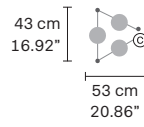

OPEN TRIANGLE