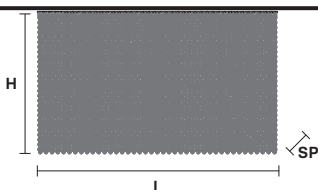

CUBO PL/LONG/I

Ceiling **RECTANGULAR**

TECHNICAL INFORMATIONS		PENDANTS	CRYSTALS	PRICE (EXCL. VAT)
L	100 cm / 39.37"	TRANSPARENT	HALF CUT GLASS	€ 2.090,00
SP	12.5 cm / 4.92"		CUT CRYSTAL	€ 2.960,00
H	60 cm / 23.62"		CRYSTALS FROM SWAROVSKI®	€ 8.790,00
	13×E14×40 W	COLOURED	HALF CUT GLASS	€ 3.400,00
USA	13×E12×40 W (not included)		CUT CRYSTAL	€ 3.820,00
			CRYSTALS FROM SWAROVSKI®	€ 10.530,00

: For the US market, refer to the relevant price list.