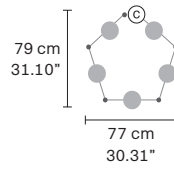

OPEN PENTAGON