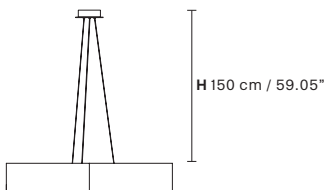

Standard cables for all suspensions