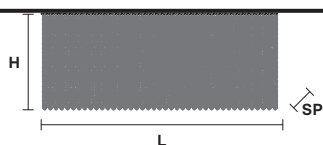

CUBO PL/LONG/T

Ceiling **RECTANGULAR**

CE

TECHNICAL INFORMATIONS		PENDANTS	CRYSTALS	PRICE (EXCL. VAT)
L	100 cm / 39.37"	TRANSPARENT	HALF CUT GLASS	€ 2.760,00
SP	50 cm / 19.68"		CUT CRYSTAL	€ 3.750,00
H	40 cm / 15.74"		CRYSTALS FROM SWAROVSKI®	€ 10.470,00
	22×E14×40 W	COLOURED	HALF CUT GLASS	€ 4.260,00
USA	22×E12×40 W <i>(not included)</i>		CUT CRYSTAL	€ 4.750,00
			CRYSTALS FROM SWAROVSKI®	€ 12.470,00

CUBO A/SQUARE

Applique **SQUARE**

CE

TECHNICAL INFORMATIONS		PENDANTS	CRYSTALS	PRICE (EXCL. VAT)
L	12.5 cm / 4.92"	TRANSPARENT	HALF CUT GLASS	€ 260,00
SP	12.5 cm / 4.92"		CUT CRYSTAL	€ 310,00
H	25 cm / 9.84"		CRYSTALS FROM SWAROVSKI®	€ 690,00
	1×E14×40 W	COLOURED	HALF CUT GLASS	€ 340,00
USA	1×E12×40 W <i>(not included)</i>		CUT CRYSTAL	€ 370,00
			CRYSTALS FROM SWAROVSKI®	€ 810,00

CUBO A/LONG

Applique **RECTANGULAR**

CE

TECHNICAL INFORMATIONS		PENDANTS	CRYSTALS	PRICE (EXCL. VAT)
L	40 cm / 15.74"	TRANSPARENT	HALF CUT GLASS	€ 450,00
SP	12.5 cm / 4.92"		CUT CRYSTAL	€ 550,00
H	20 cm / 7.87"		CRYSTALS FROM SWAROVSKI®	€ 1.200,00
	4×E14×40 W	COLOURED	HALF CUT GLASS	€ 600,00
USA	4×E12×40 W <i>(not included)</i>		CUT CRYSTAL	€ 650,00
			CRYSTALS FROM SWAROVSKI®	€ 1.400,00

: For the US market, refer to the relevant price list.