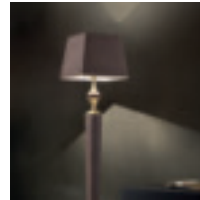

DARSHAN

Struttura in metallo e legno ricoperto in ecopelle.

Eco-leather covered metal and wood frame.

Gestell aus Metall und Holz, das mit Kunstleder bezogen ist.

Structure en métal et bois revêtu de cuir écologique.

Каркас из металла и дерева, покрытый экокожей.

Finishings

Family

Chandelier

Applique

Table lamp

Floor lamp

Standard cables/chain for all chandeliers

H 150 cm / 59.05"
Only for Darshan 8+4, Darshan 6

H 50 cm / 19.68"
Only for Darshan 12+6

CUSTOM COLORS + 8%

Matt painted

Embossed painted

Galvanic bath

Eco leather