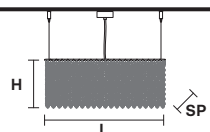

CUBO S/LONG/A Suspension ■ RECTANGULAR

TECHNICAL INFORMATIONS		PENDANTS	CRYSTALS	PRICE (EXCL. VAT)
L	50 cm / 19.68"	TRANSPARENT	HALF CUT GLASS	€ 680,00
SP	12.5 cm / 4.92"		CUT CRYSTAL	€ 880,00
H	20 cm / 7.87"		CRYSTALS FROM SWAROVSKI®	€ 2.100,00
	4×E14×40 W	COLOURED	HALF CUT GLASS	€ 960,00
USA	4×E12×40 W (not included)		CUT CRYSTAL	€ 1.050,00
			CRYSTALS FROM SWAROVSKI®	€ 2.470,00