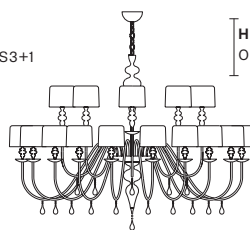

Applique

Table lamp

Floor lamp

Standard cables/chain for all chandeliers/suspensions

H 150 cm / 59.05"
Only for Eva S10, Eva S8, Eva S5, Eva S3+1

H 100 cm / 39.37"
Only for Eva S20+10

CUSTOM COLORS + 8%

Matt painted