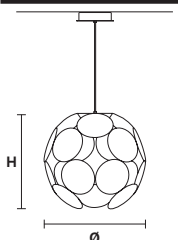

TIMEO S1 50

Suspension

TECHNICAL INFORMATION	
Ø	51 cm / 20.07"
H	48 cm / 16.14"

FINISHING	
V91-V33-V73-V34	
V98-V54-V64 -G14	

PRICE (EXCL. VAT)
€ 1.030,00

LED x 9 W CRI>90
3000 K - 1458 Nominal lm
Dimmable: 1-10 V + PUSH

TIMEO S1 R45

Suspension