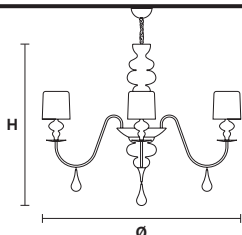

TECHNICAL INFORMATION	SHADE	FINISHING	PRICE (EXCL. VAT)
Ø 110 cm / 43.30" H 75 cm / 29.52"	Aluminum lampshades included	V95-V72-V70-V50- V60-V30-F01-F02	€ 2.670,00
⦿ 10×E14×60 W USA 10×E12×40 W (not included)