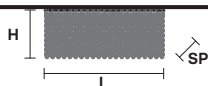

CUBO PL/SQUARE/LARGE 20 Ceiling ■ SQUARE

CE

TECHNICAL INFORMATIONS		PENDANTS	CRYSTALS	PRICE (EXCL. VAT)
L	50 cm / 19.68"	TRANSPARENT	HALF CUT GLASS	€ 1.270,00
SP	50 cm / 19.68"		CUT CRYSTAL	€ 1.650,00
H	20 cm / 7.87"		CRYSTALS FROM SWAROVSKI®	€ 4.220,00
	12×E14×40 W	COLOURED	HALF CUT GLASS	€ 1.850,00
USA	12×E12×40 W (not included)		CUT CRYSTAL	€ 2.040,00
			CRYSTALS FROM SWAROVSKI®	€ 4.990,00