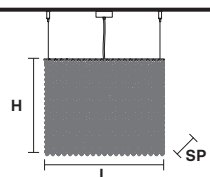

CUBO S/LONG/B Suspension ■ RECTANGULAR

TECHNICAL INFORMATIONS		PENDANTS	CRYSTALS	PRICE (EXCL. VAT)
L	50 cm / 19.68"	TRANSPARENT	HALF CUT GLASS	€ 1.010,00
SP	12.5 cm / 4.92"		CUT CRYSTAL	€ 1.360,00
H	40 cm / 15.74"		CRYSTALS FROM SWAROVSKI®	€ 3.670,00
	7×E14×40 W	COLOURED	HALF CUT GLASS	€ 1.530,00
USA	7×E12×40 W (not included)		CUT CRYSTAL	€ 1.700,00
			CRYSTALS FROM SWAROVSKI®	€ 4.350,00