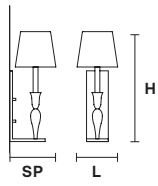

Matt painted

Galvanic bath

Leaf decoration

Embossed painted

SLIM A1

Applique

TECHNICAL INFORMATION	SHADE	FINISHING	PRICE (EXCL. VAT)
L 16 cm / 6.29" SP 18 cm / 7.08" H 42 cm / 16.53" 1×E14×40 W USA 1×E12×40 W (not included)	COT/BK	V95-F01-F02 F03-G14	€ 370,00