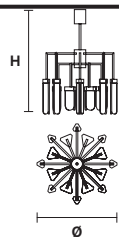

CUSTOM COLORS + 8%

Matt painted

Embossed painted

BLAKE S16

Chandelier

TECHNICAL INFORMATION	
Ø	78 cm / 28.74"
H	110 cm / 39.37"

FINISHING	
V91	●

PRICE (EXCL. VAT)
€ 2.820,00