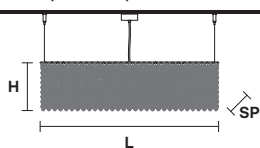

CUBO S/LONG/D Suspension ■ RECTANGULAR

TECHNICAL INFORMATIONS		PENDANTS	CRYSTALS	PRICE (EXCL. VAT)
L	75 cm / 29.52"	TRANSPARENT	HALF CUT GLASS	€ 940,00
SP	12.5 cm / 4.92"		CUT CRYSTAL	€ 1.190,00
H	20 cm / 7.87"		CRYSTALS FROM SWAROVSKI®	€ 2.950,00
	6×E14×40 W	COLOURED	HALF CUT GLASS	€ 1.330,00
USA	6×E12×40 W (not included)		CUT CRYSTAL	€ 1.450,00
			CRYSTALS FROM SWAROVSKI®	€ 3.470,00

: For the US market, refer to the relevant price list.