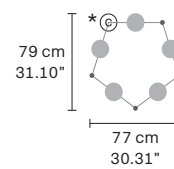

CLOSE PENTAGON