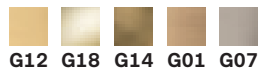

Family

Suspension

Applique

Standard cables for all suspensions

CUSTOM COLORS + 8%

Matt painted

Embossed painted

Galvanic bath *