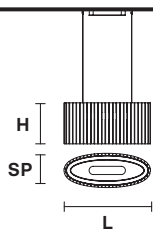

VEGAS S OV85

Suspension

CE

TECHNICAL INFORMATION	
L	85 cm / 33.46"
SP	34 cm / 13.38"
H	40 cm / 15.74"

FINISHING
F04

PRICE (EXCL. VAT)
€ 2.920,00

LED x 37,5 W CRI>95,
3000K - 3348 Nominal lm
Dimmable: 0 - 10 V