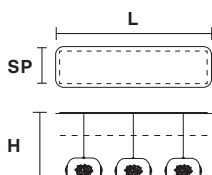

DAME C3 LN 75

CE

TECHNICAL INFORMATION

L 75 cm / 29.52"
SP 20 cm / 7.87"
H max 130 cm / 51.18"

FINISHING

V95-F01

PRICE (EXCL. VAT)

€ 1.110,00

LED x 12 W CRI>90 3000 K - 1770 Nominal lm
Dimmable: 1-10V + PUSH