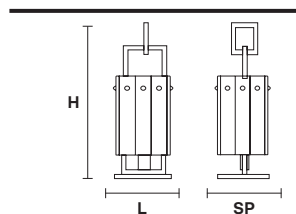

Table lamp

TECHNICAL INFORMATION

L 15.5 cm / 6.10"
SP 15.5 cm / 6.10"
H 41.5 cm / 17.71"

FINISHING

G18

PRICE (EXCL. VAT)

€ 770,00

1×E14×40 W max
USA 1×E12×40 W max
 (not included)