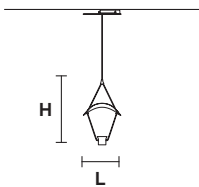

VOLLEE S1P UP

Suspension

TECHNICAL INFORMATION	
L	25 cm / 9.84"
SP	17,5 cm / 6.89"
H	44 cm / 17.32"
LED x 6,6 W CRI>90	
3000 K - 825 Nominal lm	
Dimmable: NO	

FINISHING
V98- V91- V99- V55- V24

PRICE (EXCL. VAT)
€ 290,00

VOLLEE C4 G

Suspension