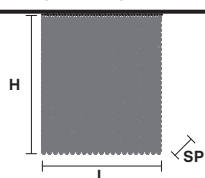

CUBO PL/LONG/L Ceiling **RECTANGULAR** CE

TECHNICAL INFORMATIONS		PENDANTS	CRYSTALS	PRICE (EXCL. VAT)
L	50 cm / 19.68"	TRANSPARENT	HALF CUT GLASS	€ 1.590,00
SP	25 cm / 9.84"		CUT CRYSTAL	€ 2.190,00
H	60 cm / 23.62"		CRYSTALS FROM SWAROVSKI®	€ 6.240,00
	14×E14×40 W	COLOURED	HALF CUT GLASS	€ 2.490,00
USA	14×E12×40 W (not included)		CUT CRYSTAL	€ 2.780,00
			CRYSTALS FROM SWAROVSKI®	€ 7.430,00