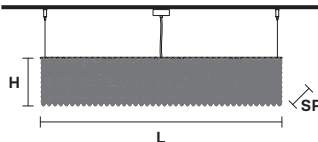

CUBO S/LONG/G

Suspension **RECTANGULAR**

TECHNICAL INFORMATIONS

L 100 cm / 39.37"
SP 12.5 cm / 4.92"
H 20 cm / 7.87"

6×E14×40 W
USA 6×E12×40 W
(not included)

PENDANTS

TRANSPARENT

CRYSTALS

HALF CUT GLASS
CUT CRYSTAL
CRYSTALS FROM SWAROVSKI®

PRICE (EXCL. VAT)

€ 1.120,00
€ 1.460,00
€ 3.730,00

COLOURED

HALF CUT GLASS
CUT CRYSTAL
CRYSTALS FROM SWAROVSKI®

€ 1.630,00
€ 1.790,00
€ 4.410,00