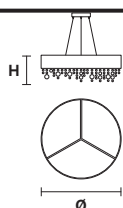

OLÀ S6 60

Suspension

TECHNICAL INFORMATIONS		FINISHING		PRICE (EXCL. VAT)
Ø	60 cm / 23.62"	V95-F01-F02-F03-	● ● ● ● ● STD LIGHT / COLORED GLASS	€ 1.760,00
H	20 cm / 7.87"	V30-V50-V83-G01-	● ● ● ● ● STD LIGHT / TRANSPARENT CUT CRYSTAL	€ 2.980,00
		V90	● LED LIGHT / COLORED GLASS	€ 2.000,00
			● LED LIGHT / TRANSPARENT CUT CRYSTAL	€ 3.220,00

STANDARD LIGHTING: 6×E27×60 W max (not included); **USA:** 6×E26×60 W max (not included)
LED LIGHTING: UP LED x 9,6 W CRI>90 3000 K - 1306 Nominal lm
DOWN LED x 28,8 W CRI>90 3000 K - 3918 Nominal lm
Dimmable: 1-10V + PUSH + DALI