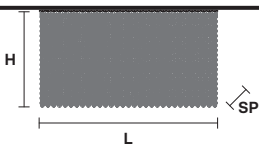

CUBO PL/LONG/E

Ceiling **RECTANGULAR**

TECHNICAL INFORMATIONS		PENDANTS	CRYSTALS	PRICE (EXCL. VAT)
L	75 cm / 29.52"	TRANSPARENT	HALF CUT GLASS	€ 1.300,00
SP	12.5 cm / 4.92"		CUT CRYSTAL	€ 1.740,00
H	40 cm / 15.74"		CRYSTALS FROM SWAROVSKI®	€ 4.790,00
	11×E14×40 W	COLOURED	HALF CUT GLASS	€ 1.980,00
USA	11×E12×40 W (not included)		CUT CRYSTAL	€ 2.200,00
			CRYSTALS FROM SWAROVSKI®	€ 5.690,00