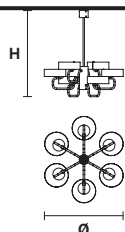

SOUND S6

Chandelier

TECHNICAL INFORMATIONS		FINISHING		PRICE (EXCL. VAT)	
Ø	110 cm / 43.30"	G12	●	STANDARD LIGHTING	€ 2.770,00
H	102 cm / 40.16"	G18+V90	●	STANDARD LIGHTING	€ 3.010,00
	(with ROD B)*	G12	●	LED LIGHTING	€ 3.470,00
		G18+V90	●	LED LIGHTING	€ 3.770,00

STANDARD LIGHTING: 6×G9×40 W
LED LIGHTING: UP LED x 16,8 W CRI>90 3000 K - 2370 Nominal Im
DOWN LED x 16,8 W CRI>90 3000 K - 2370 Nominal Im
Dimmable: DALI + 1-10V + PUSH