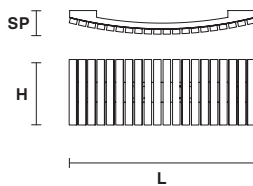

TECHNICAL INFORMATION

L 79 cm / 31.10"
SP 10 cm / 3.93"
H 28 cm / 11.02"

FINISHING

F04

PRICE (EXCL. VAT)

€ 930,00

LED x 14 W CRI>95
3000 K - 1296 Nominal lm
Not dimmable