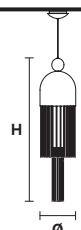

NAPPE XL2

Suspension XL

CE

TECHNICAL INFORMATION

Ø 35 cm / 13.77"
H 135 cm / 53.14"
UP 1 x LED 12W CRI>90
3000K - 1830 Nominal lm
DOWN 1 x LED 7W CRI>90
3000K - 1250 Nominal lm
Dimmable: 1-10V + PUSH + DALI

FINISHING

All white Mixed colors Total black Mixed warm