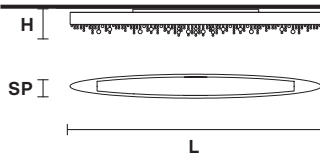

OLÀ PL8 OV 210

Ceiling

TECHNICAL INFORMATIONS		FINISHING		PRICE (EXCL. VAT)
L	210 cm / 82.67"	V95-F01-F02-F03-	● ● ● ● ● STD LIGHT / COLORED GLASS	€ 3.760,00
SP	20 cm / 7.87"	V30-V50-V83-G01-	● ● ● ● ● STD LIGHT / TRANSPARENT CUT CRYSTAL	€ 5.720,00
H	26 cm / 10.23"	V90	● ● ● ● ● LED LIGHT / COLORED GLASS	€ 4.180,00
			● ● ● ● ● LED LIGHT / TRANSPARENT CUT CRYSTAL	€ 6.140,00

STANDARD LIGHTING: 8×E14×40 W max (not included); **USA:** 8×E12×40 W max (not included)
LED LIGHTING: DOWN LED x 55,8 W CRI>90 3000 K - 8400 Nominal lm
Dimmable: DALI + PUSH