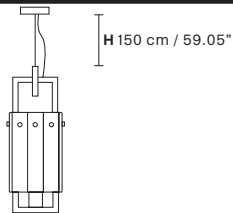

Standard cables for all suspensions