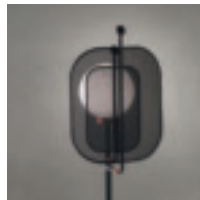

Applique

Table lamp

Floor lamp

Standard cables for all suspensions

CUSTOM COLOR + 8%

Embossed painted

V73 **V74** **V24** **V55** **V54**

PAPILIO S6