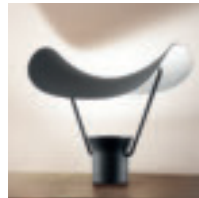

V55 Carta da zucchero
Mid Blue

V24 Zucca
Pumpkin

Family

Ceiling

Suspension

Applique

Table lamp

Standard cables for all suspensions