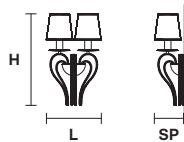

TECHNICAL INFORMATION	SHADE	FINISHING	CRYSTALS	PRICE (EXCL. VAT)
L 30 cm / 11.81" SP 15 cm / 5.91" H 45 cm / 17.72"	SAT/13/ECRU	G18	CUT CRYSTAL CRYSTALS FROM SWAROVSKI®	€ 480,00 € 1.010,00
2×E14×40 W* USA 2×E12×40 W* (not included)				

* Candle shape necessary for lampshades