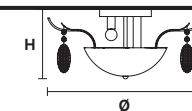

ISBEL PL6

Ceiling

CE

TECHNICAL INFORMATION	FINISHING	PRICE (EXCL. VAT)
Ø 65 cm / 25.59" H 30 cm / 11.81"	G07 ●	€ 1.340,00
⦿ 6×E27×60 W USA 6×E26×60 W (not included)