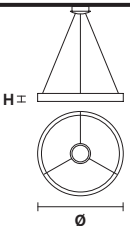

LIBE ROUND S90

Suspension round

CE

TECHNICAL INFORMATION	
Ø	90 cm / 35.43"
H	8.5 cm / 3.34"
LED x 101,4 W CRI>90 3000 K - 8112 Nominal lm Dimmable: 0-10V	

FINISHING		PRICE (EXCL. VAT)
W01-W03		€ 2.890,00
G14		€ 2.650,00