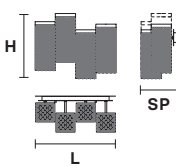

SKYLINE A4

Appique

CE

TECHNICAL INFORMATIONS

L 50 cm / 19.68"
SP 23 cm / 9.05"
H 40 cm / 15.74"
4×E14×40 W
USA 4×E12×40 W
(not included)

FINISHING

G14

CRYSTALS

CUT CRYSTAL
CRYSTALS FROM SWAROVSKI®

PRICE (EXCL. VAT)

€ 1.430,00
€ 3.260,00

: For the US market, refer to the relevant price list.