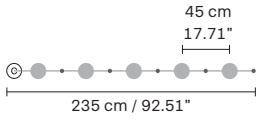

LINEAR

OPEN TRIANGLE

CLOSE TRIANGLE

*On request canopy with 2 holes for cables

SUGGESTED CONFIGURATIONS FOR C5

LINEAR

OPEN PENTAGON

CLOSE PENTAGON