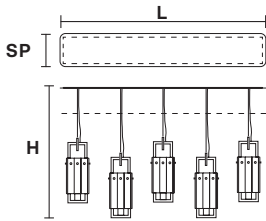

TECHNICAL INFORMATION

L 125 cm / 49.21"
SP 20 cm / 7.87"
H max 195 cm / 76.77"

FINISHING

G18

PRICE (EXCL. VAT)

€ 3.760,00

5×E14×40 W max
USA 5×E12×40 W max
(not included)