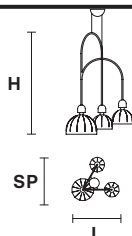

CUPOLE ANG 3

Suspension

TECHNICAL INFORMATION

L 60 cm / 23.62"
SP 65 cm / 25.59"
H 100 cm / 39.37"

FINISHING

V91-V33-V73-V74-
V34-V98-V54-V99

PRICE (EXCL. VAT)

€ 1.250,00

DOWN LED x 18 W CRI>90
3000 K - 2550 Nominal lm
Dimmable: PUSH + 1-10V

CUPOLE TL

Table lamp