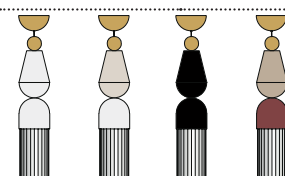

NAPPE N7

Suspension

CE

TECHNICAL INFORMATION

Ø 7.5 cm / 2.95"
H 34 cm / 13.38"
LED x 5,4W CRI>90
3000 K - 688 Nominal lm
Dimmable: NO

FINISHING

All white Mixed colors Total black Mixed warm

PRICE (EXCL. VAT)

€ 274,00