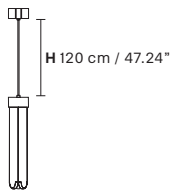

Standard cables for all suspensions