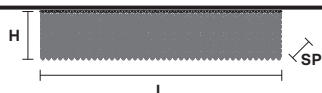

CUBO PL/LONG/P Ceiling **RECTANGULAR** CE

TECHNICAL INFORMATIONS		PENDANTS	CRYSTALS	PRICE (EXCL. VAT)
L	100 cm / 39.37"	TRANSPARENT	HALF CUT GLASS	€ 1.440,00
SP	25 cm / 9.84"		CUT CRYSTAL	€ 1.890,00
H	20 cm / 7.87"		CRYSTALS FROM SWAROVSKI®	€ 4.850,00
	12×E14×40 W	COLOURED	HALF CUT GLASS	€ 2.100,00
USA	12×E12×40 W (not included)		CUT CRYSTAL	€ 2.330,00
			CRYSTALS FROM SWAROVSKI®	€ 5.720,00

: For the US market, refer to the relevant price list.