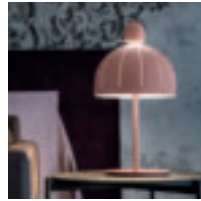

CUPOLE

Struttura in metallo verniciato.
Illuminazione a LED.

Painted metal frame.
LED lighting.

Gestell aus lackiertem Metall.
LED-Beleuchtung.

Structure en métal peint.
LED éclairage.

**Структура из окрашенного металла.
Светодиодное освещение.**

Standard finishings

Family

Suspension

Applique

Table lamp

Floor lamp

Standard cables for all suspension

CUSTOM COLORS + 8%

Matt painted

Embossed painted