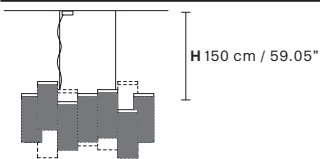

Standard cables for all suspensions