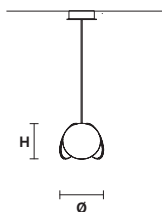

TIMEO S1 20

Suspension

TECHNICAL INFORMATION	
Ø	21 cm / 8.26"
H	17 cm / 6.69"

FINISHING	
V91-V33-V73-V34	
V98-V54-V64 -G14	

PRICE (EXCL. VAT)
€ 340,00

LED x 4 W CRI>90
3000 K - 460 Nominal lm
Not Dimmable