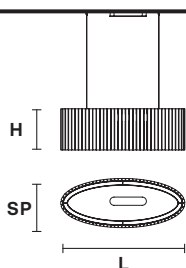

VEGAS S OV120

Suspension

CE

TECHNICAL INFORMATION	
L	120 cm / 47.24"
SP	48 cm / 18.89"
H	40 cm / 15.74"

FINISHING
F04

PRICE (EXCL. VAT)
€ 3.890,00

LED x 56 W CRI>95,
3000K - 5076 Nominal lm
Dimmable: 0 - 10 V

: For the US market, refer to the relevant price list.