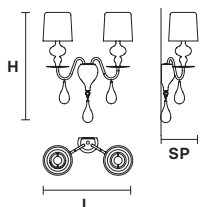

EVA A2

Applique

TECHNICAL INFORMATIONS	SHADE	FINISHING	PRICE (EXCL. VAT)
L 40 cm / 15.74" SP 18 cm / 7.08" H 55 cm / 21.65"	Aluminum lampshades included	V95-V72-V70-V50- V60-V30-F01-F02	€ 510,00
2×E14× 60W USA 2×E12×40 W (not included)			

EVA TL1 P

Table lamp

TECHNICAL INFORMATIONS	SHADE	FINISHING	PRICE (EXCL. VAT)
Ø 14 cm / 5.51" H 28 cm / 11.02"	Aluminum lampshades included	V95-V72-V70-V50- V60-V30-F01-F02	€ 300,00
1×E14×60 W USA 1×E12×40 W (not included)