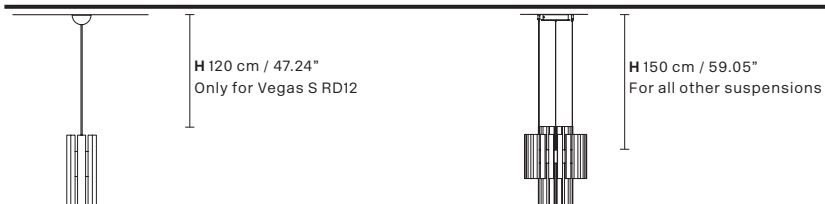

Family

Suspension

Applique

Table lamp

Standard cables for all suspensions

CUSTOM COLOR + 8%

Matt painted

Leaf decoration