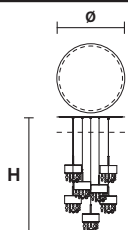

OLÀ C7 RD 80

TECHNICAL INFORMATIONS	FINISHING	PRICE (EXCL. VAT)
Ø 80 cm / 31.49"	V95-F01-F02-F03-	STD LIGHT / COLORED GLASS € 2.630,00
H max 180 cm / 70.86"	V30-V50-V83-G01-	STD LIGHT / TRANSPARENT CUT CRYSTAL € 3.680,00
	V90	LED LIGHT / COLORED GLASS € 2.980,00
		LED LIGHT / TRANSPARENT CUT CRYSTAL € 4.030,00

STANDARD LIGHTING: 14 x G9 x 40W max (*not included*); **USA:** 14 x E12 x 40W max (*not included*)
LED LIGHTING: DOWN: LED x 49W CRI>90 3000 K - 7140 Nominal lm
DIMMABLE: 1-10V + DALI + PUSH

: For the US market, refer to the relevant price list.