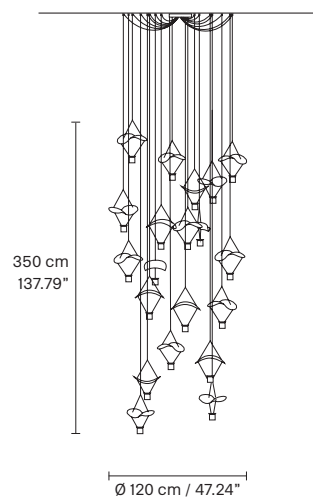

VOLLEE C5 P X4

CE

: For the US market, refer to the relevant price list.