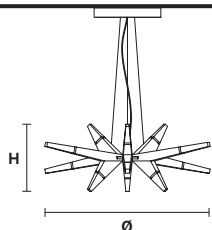

FLASHWOOD S12 90

Suspension

CE

TECHNICAL INFORMATION

Ø 90 cm / 35.43"
H 35 cm / 13.77"
LED x 32,4 W CRI>90
3000 K - 4480 Nominal lm
Dimmable: 1-10V + DALI + PUSH

FINISHING

W01-W03

PRICE (EXCL. VAT)

€ 2.720,00

: For the US market, refer to the relevant price list.