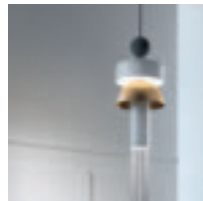

V93 Oro verniciato
Painted gold
Only for metal beams

Family

Suspensions

Suspension XL

Applique

Standard cables

When single suspension (N-XL):
1 single cable* (120 cm / 47.24")
with canopy

When composition (C3-C5-C10):
2 cables* (200 cm / 78.74" each)
with connection spheres