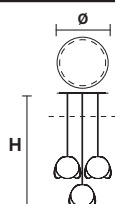

TIMEO C3 RD 40

CE

TECHNICAL INFORMATION	
Ø	40 cm / 15.74"
H max	140 cm / 55.11"

FINISHING	
V91-V33-V73-V34	● ● ● ●
V98-V54-V64 -G14	● ● ● ●

PRICE (EXCL. VAT)
€ 1.180,00

LED x 12 W CRI>90
3000 K - 1350 Nominal lm
Dimmable: 1-10 V + PUSH

: For the US market, refer to the relevant price list.