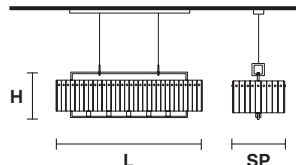

PRICE (EXCL. VAT)

€ 4.410,00

14×E14×40 W max
USA 14×E12×40 W max
 (not included)

CREK S10

Suspension

TECHNICAL INFORMATION

L 95 cm / 37.40"
SP 31.5 cm / 12.40"
H 40 cm / 15.74"

FINISHING