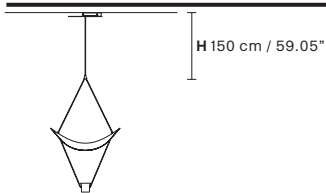

V55 Carta da zucchero
Mid Blue

V24 Zucca
Pumpkin

Family

Ceiling

Suspension

Applique

Table lamp

Standard cables for all suspensions