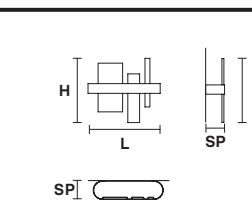

HONICÉ A37

Applique

TECHNICAL INFORMATION	FINISHING	PRICE (EXCL. VAT)
L 37 cm / 14.56"	V99 ●	€ 610,00
SP 10 cm / 3.93"		
H 33 cm / 12.99"		
UP LED x 3.51W CRI>95 3000K - 324 Nominal lm DOWN LED x 3.51 W CRI>95 3000K - 324 Nominal lm Dimmable: 1-10V + PUSH		

: For the US market, refer to the relevant price list.