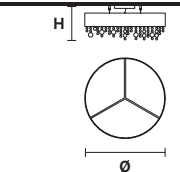

OLÀ PL6 60

Suspension

TECHNICAL INFORMATIONS		FINISHING		PRICE (EXCL. VAT)
Ø	60 cm / 23.62"	V95-F01-F02-F03-	● ● ● ● ● STD LIGHT / COLORED GLASS	€ 1.760,00
H	26 cm / 10.23"	V30-V50-V83-G01-	● ● ● ● ● STD LIGHT / TRANSPARENT CUT CRYSTAL	€ 2.980,00
		V90	● LED LIGHT / COLORED GLASS	€ 2.000,00
			● LED LIGHT / TRANSPARENT CUT CRYSTAL	€ 3.220,00

STANDARD LIGHTING: 6×E27×60 W max (not included); **USA:** 6×E26×60 W max (not included)
LED LIGHTING: DOWN LED x 31,5 W CRI>90 3000 K - 4380 Nominal lm
Dimmable: 1-10V + PUSH + DALI