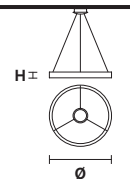

LIBE ROUND S60

Suspension round

CE

TECHNICAL INFORMATION	
Ø	60 cm / 23.62"
H	8.5 cm / 3.34"
LED x 66,3 W CRI>90 3000 K - 5304 Nominal lm Dimmable: 0-10V	

FINISHING		PRICE (EXCL. VAT)
W01-W03		€ 2.070,00
G14		€ 1.920,00