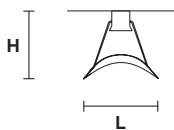

TECHNICAL INFORMATION

L 25 cm / 9.84"
SP 17.5 cm / 6.89"
H 22.5 cm / 8.86"

LED x 5 W CRI>80 - 220V
3000 K - 410 Nominal lm
Dimmable: TRIAC

FINISHING

V98- V91- V99-
V55- V24

PRICE (EXCL. VAT)

€ 280,00