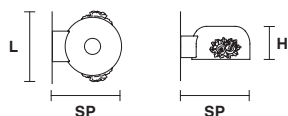

DAME A2

Applique

CE 

TECHNICAL INFORMATION

L 20 cm / 7.87"
SP 18 cm / 7.08"
H 9.5 cm / 3.74"

FINISHING

V95-F01 

PRICE (EXCL. VAT)