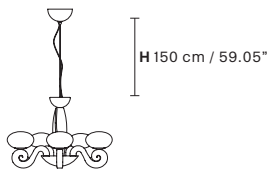

Standard cables for all chandelier