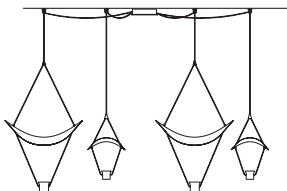

VOLLEE C2+2

Suspension

TECHNICAL INFORMATION	
LED x 25,6 W CRI>90	
3000 K - 3200 Nominal lm	
Dimmable: 1-10V + PUSH	

FINISHING
V98- V91- V99- V55- V24

PRICE (EXCL. VAT)
€ 1.520,00