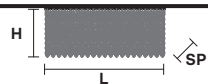

CUBO PL/LONG/A Ceiling ■ RECTANGULAR

CE

TECHNICAL INFORMATIONS		PENDANTS	CRYSTALS	PRICE (EXCL. VAT)
L	50 cm / 19.68"	TRANSPARENT	HALF CUT GLASS	€ 640,00
SP	12.5 cm / 4.92"		CUT CRYSTAL	€ 820,00
H	20 cm / 7.87"		CRYSTALS FROM SWAROVSKI®	€ 2.050,00
	4×E14×40 W	COLOURED	HALF CUT GLASS	€ 920,00
USA	4×E12×40 W (not included)		CUT CRYSTAL	€ 1.000,00
			CRYSTALS FROM SWAROVSKI®	€ 2.420,00