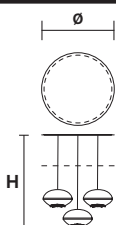

BLINK C3 RD 60

TECHNICAL INFORMATION

Ø 60 cm / 23.62"
H max 170 cm / 66.92"

FINISHING

V95-F01

CUT CRYSTAL
CRYSTALS FROM SWAROVSKI®

PRICE (EXCL. VAT)

€ 1.850,00
€ 2.150,00

DOWN: LED x 12 W CRI>90 3000 K - 1770 Nominal lm
Dimmable: 1-10V + PUSH