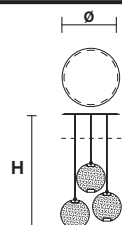

HORO C3 RD 60

TECHNICAL INFORMATION

Ø 60 cm / 23.62"
H max 155 cm / 61.02"

LED x 43,2W CRI>95
3000 K - 3888 Nominal lm
Dimmable: 0 - 10 V

FINISHING

G18

GLASS COLOR

TR
FM - VD -AZ -RS

PRICE (EXCL. VAT)

€ 1.490,00
€ 1.610,00