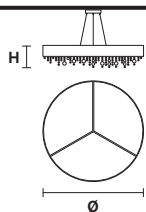

OLÀ S6 90

Suspension

TECHNICAL INFORMATIONS		FINISHING		PRICE (EXCL. VAT)
Ø	90 cm / 35.43"	V95-F01-F02-F03-	● ● ● ● ● STD LIGHT / COLORED GLASS	€ 2.930,00
H	20 cm / 7.87"	V30-V50-V83-G01-	● ● ● ● ● STD LIGHT / TRANSPARENT CUT CRYSTAL	€ 5.590,00
		V90	● LED LIGHT / COLORED GLASS	€ 3.170,00
			● LED LIGHT / TRANSPARENT CUT CRYSTAL	€ 5.830,00

STANDARD LIGHTING: 8×E27×60 W max (not included); **USA:** 8×E26×60 W max (not included)
LED LIGHTING: UP LED x 11 W CRI>90 3000 K - 1524 Nominal lm
DOWN LED x 33 W CRI>90 3000 K - 4572 Nominal lm
Dimmable: 1-10V + PUSH + DALI