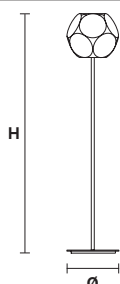

TIMEO STL

Floor Lamp

TECHNICAL INFORMATION	
Ø	35 cm / 11.81"
H	160 cm / 62.99"

FINISHING	
V91-V33-V73-V34	
V98-V54-V64 -G14	

PRICE (EXCL. VAT)
€ 1.210,00

LED x 9 W CRI>90
3000 K - 1458 Nominal lm
Dimmable: OWN BUTTON

: For the US market, refer to the relevant price list.