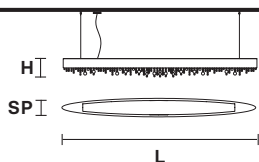

OLÀ S8 OV 210

Suspension

TECHNICAL INFORMATIONS		FINISHING		PRICE (EXCL. VAT)
L	210 cm / 82.67"	V95-F01-F02-F03-	● ● ● ● ● STD LIGHT / COLORED GLASS	€ 3.760,00
SP	20 cm / 7.87"	V30-V50-V83-G01-	● ● ● ● ● STD LIGHT / TRANSPARENT CUT CRYSTAL	€ 5.720,00
H	20 cm / 7.87"	V90	● LED LIGHT / COLORED GLASS	€ 4.180,00
			● LED LIGHT / TRANSPARENT CUT CRYSTAL	€ 6.140,00

STANDARD LIGHTING: 8×E14×40 W max (not included); **USA:** 8×E12×40 W max (not included)
LED LIGHTING: UP LED x 18,6 W CRI>90 3000 K - 2800 Nominal lm
DOWN LED x 55,8 W CRI>90 3000 K - 8400 Nominal lm
Dimmable: PUSH + DALI