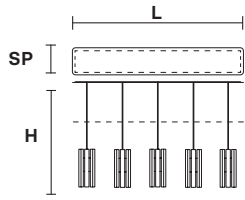

VEGAS C5 LN 125

TECHNICAL INFORMATION
L 125 cm / 49.21"
SP 20 cm / 7.87"
H max 150 cm / 59.05"
LED x 27 W CRI>90
3000 K - 3440 Nominal lm
Dimmable: 1-10 V + PUSH

FINISHING
F04

PRICE (EXCL. VAT)
€ 1.570,00