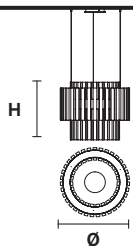

VEGAS S RD 60DB

Suspension

CE

TECHNICAL INFORMATION	
Ø	60 cm / 23.62"
H	50 cm / 19.68"

FINISHING
F04

PRICE (EXCL. VAT)
€ 2.990,00

LED x 37,5 W CRI>95,
3000K - 3348 Nominal lm
Dimmable: 0 - 10 V