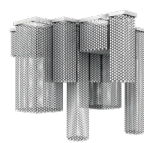

⦿ 200×E14×40 W (not included)
 USA 200×E12×40 W (not included)

Ⓜ : For the US market, refer to the relevant price list.

CUBO PL/COMBO 100

Composition

TECHNICAL INFORMATIONS	PENDANTS	CRYSTALS	PRICE (EXCL. VAT)
L 100 cm / 39.37"	TRANSPARENT	HALF CUT GLASS	€ 8.260,00
SP 100 cm / 39.37"		CUT CRYSTAL	€ 11.070,00
H 80 cm / 31.49"		CRYSTALS FROM SWAROVSKI®	€ 29.930,00
4 x Cubo/PL/Square/Small/20	COLOURED	HALF CUT GLASS	€ 12.430,00
2 x Cubo/PL/Square/Small/80		CUT CRYSTAL	€ 13.860,00
2 x Cubo/PL/Square/Medium/60		CRYSTALS FROM SWAROVSKI®	€ 35.540,00
1 x Cubo/PL/Square/Medium/40			
2 x Cubo/PL/Square/Medium/20			
1 x Cubo/PL/Long/B			
3 x Cubo/PL/Square/Small/40			
◐ 51xE14x40 W (not included) USA 51x E12x40 W (not included)			