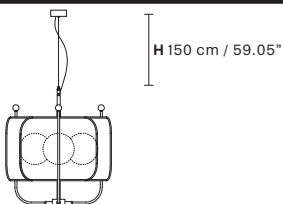

Standard cables for all suspensions

CUSTOM COLOR + 8%

Embossed painted