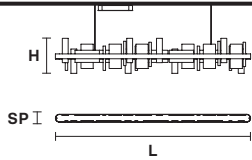

HONICÉ S200

Suspension

TECHNICAL INFORMATION	FINISHING	PRICE (EXCL. VAT)
L 200 cm / 78.74"	V99 ●	€ 3.130,00
SP 8 cm / 3.14"		
H 33 cm / 12.99"		
UP LED x 21.1W CRI>95 3000K - 1944 Nominal lm DOWN LED x 44.46 W CRI>95 3000K - 4104 Nominal lm Dimmable: 0-10V