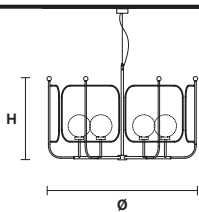

PAPILIO S6

Suspension

TECHNICAL INFORMATION

Ø 135 cm / 53.14"
H 86 cm / 33.85"

⚡ 6 × E14 × 40 W max
USA 6 × E12 × 40 W max
(not included)

FINISHING

V34- V91-V64-V33-
V98

PRICE (EXCL. VAT)

€ 1.870,00