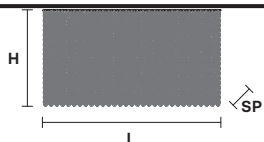

CUBO PL/LONG/N Ceiling **RECTANGULAR** CE

TECHNICAL INFORMATIONS		PENDANTS	CRYSTALS	PRICE (EXCL. VAT)
L	75 cm / 29.52"	TRANSPARENT	HALF CUT GLASS	€ 1.680,00
SP	25 cm / 9.84"		CUT CRYSTAL	€ 2.260,00
H	40 cm / 15.74"		CRYSTALS FROM SWAROVSKI®	€ 6.150,00
	16×E14×40 W	COLOURED	HALF CUT GLASS	€ 2.560,00
USA	16×E12×40 W (not included)		CUT CRYSTAL	€ 2.850,00
			CRYSTALS FROM SWAROVSKI®	€ 7.300,00