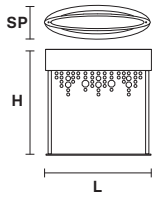

OLÀ TL2

Table lamp

TECHNICAL INFORMATION		FINISHING		PRICE (EXCL. VAT)
L	50 cm / 19.68"	V95-F01-F02-F03-	● ● ● ● ● STD LIGHT / COLORED GLASS	€ 820,00
SP	16 cm / 6.30"	V30-V50-V83-G01-	● ● ● ● ● STD LIGHT / TRANSPARENT CUT CRYSTAL	€ 1.220,00
H	50 cm / 19.68"	V90	● LED LIGHT / COLORED GLASS	€ 920,00
			● LED LIGHT / TRANSPARENT CUT CRYSTAL	€ 1.320,00

STANDARD LIGHTING: 2×E27×60 W max (not included); **USA:** 2×E26×60 W max (not included)

LED LIGHTING: UP LED x 5,25 W CRI>90 3000 K - 725 Nominal lm
DOWN LED x 7,8 W CRI>90 3000 K - 1170 Nominal lm

Dimmable: OWN BUTTON