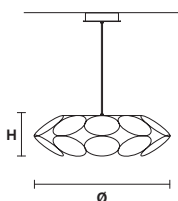

TIMEO S1 R65

Suspension

TECHNICAL INFORMATION	
Ø	66 cm / 25.98"
H	21 cm / 8.26"

FINISHING	
V91-V33-V73-V34	
V98-V54-V64 -G14	

PRICE (EXCL. VAT)
€ 1.420,00

LED x 27 W CRI>90
3000 K - 3321 Nominal lm
Dimmable: 1-10 V + PUSH

TIMEO PL1 R45

Ceiling