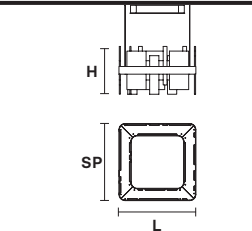

TECHNICAL INFORMATION	FINISHING	PRICE (EXCL. VAT)
L 50 cm / 19.68"	V99 ●	€ 2.900,00
SP 50 cm / 19.68"		
H 33 cm / 12.99"		
UP LED x 15.21W CRI>95 3000K - 1404 Nominal lm DOWN LED x 32.76 W CRI>95 3000K - 3024 Nominal lm Dimmable: 0-10V