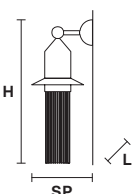

NAPPE APP N2

Applique

CE

TECHNICAL INFORMATION

L 15 cm / 5.90"
SP 18 cm / 7.08"
H 42 cm / 16.53"
LED x 5,4W CRI>90
3000 K - 688 Nominal lm
Dimmable: NO

FINISHING

All white Mixed colors Total black Mixed warm