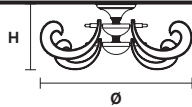

CRISTALIS PL24

Ceiling

CE

TECHNICAL INFORMATION	FINISHING	CRYSTALS	PRICE (EXCL. VAT)
Ø 110 cm / 43.31" H 50 cm / 19.69"	G18	CUT CRYSTAL CRYSTALS FROM SWAROVSKI®	€ 4.880,00 € 18.280,00
24×G9×40 W (not included)