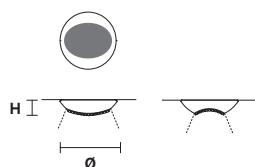

TECHNICAL INFORMATION

Ø 42 cm / 16.53"
H 12 cm / 4.72"

FINISHING

V95-F01

CUT CRYSTAL
CRYSTALS FROM SWAROVSKI®

PRICE (EXCL. VAT)

€ 1.040,00
€ 1.430,00

DOWN: LED x 23,2 W CRI>90 3000 K - 3190 Nominal lm
Dimmable: 1-10V + DALI + PUSH

: For the US market, refer to the relevant price list.