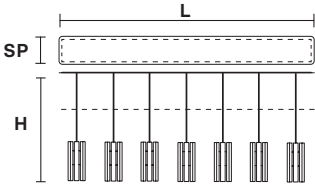

VEGAS C7 LN 175

TECHNICAL INFORMATION
L 175 cm / 68.89"
SP 20 cm / 7.87"
H max 150 cm / 59.05"
LED x 37,8W CRI>90
3000 K - 4816 Nominal lm
Dimmable: 1-10 V + DALI + PUSH

FINISHING
F04

PRICE (EXCL. VAT)
€ 2.160,00