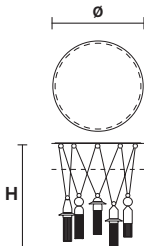

NAPPE C5 RD 80

TECHNICAL INFORMATION

Ø 80 cm / 31.49"
H max 155 cm / 61.02"

FINISHING

V95
V72- V51- V21- V95
V90
V35-V70-V84

PRICE (EXCL. VAT)

€ 1.720,00

LED x 27W CRI>90 - 3000K- 3440 Nominal lm
Dimmable: 1-10V + PUSH

: For the US market, refer to the relevant price list.