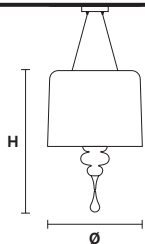

EVA S3+1

Suspension

CE

TECHNICAL INFORMATION	SHADE	FINISHING	PRICE (EXCL. VAT)
Ø 50 cm / 19.68" H 75 cm / 29.52"	Aluminum lampshades included	V95-V72-V70-V50- V60-V30-F01-F02	€ 1.030,00
⦿ 3×E27×100 W 1×R7s×150W USA 3×E26×60 W 1×E12×40 W (not included)			

EVA A3

Applique

CE