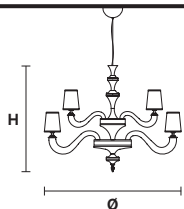

DARSHAN 8+4

Chandelier

CE

TECHNICAL INFORMATION	SHADE	FINISHING	PRICE (EXCL. VAT)
Ø 110 cm / 43.31"	L01/13.5	G14+L01	€ 4.140,00
H 75 cm / 29.53"	L05/13.5	G14+L05	
	L04/13.5	G04+L04	
⚡ 12×E14×40 W USA 12×E12×40 W (not included)