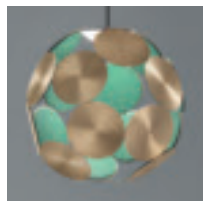

Suspensions