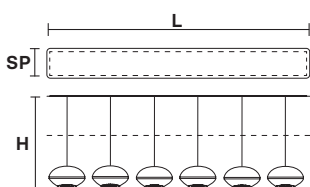

BLINK C6 LN 175

TECHNICAL INFORMATION

L 175 cm / 68.89"
SP 20 cm / 7.87"
H max 170 cm / 66.92"

FINISHING

V95-F01

CUT CRYSTAL
CRYSTALS FROM SWAROVSKI®

PRICE (EXCL. VAT)

€ 3.690,00
€ 4.310,00

DOWN: LED x 24 W CRI>90 3000 K - 3540 Nominal lm
Dimmable: 1-10V + DALI + PUSH