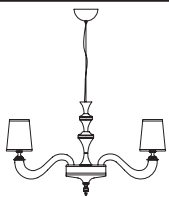

Floor lamp

Standard cables/chain for all chandeliers

H 150 cm / 59.05"
Only for Darshan 8+4, Darshan 6

H 50 cm / 19.68"
Only for Darshan 12+6

CUSTOM COLORS + 8%

Matt painted

Embossed painted

Galvanic bath