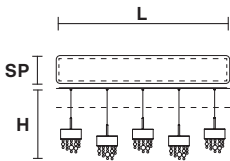

OLÀ C5 LN 125

TECHNICAL INFORMATION		FINISHING		PRICE (EXCL. VAT)
L	125 cm / 49.21"	V95-F01-F02-F03-	● ● ● ● ● STD LIGHT / COLORED GLASS	€ 1.940,00
SP	20 cm / 7.87"	V30-V50-V83-G01-	● ● ● ● ● STD LIGHT / TRANSPARENT CUT CRYSTAL	€ 2.690,00
H max	180 cm / 70.86"	V90	● LED LIGHT / COLORED GLASS	€ 2.190,00
			● LED LIGHT / TRANSPARENT CUT CRYSTAL	€ 2.940,00

STANDARD LIGHTING: 10 x G9 x 40W max (not included); **USA:** 10 x E12 x 40W max (not included)

LED LIGHTING: DOWN: LED x 40W CRI>90 3000 K - 5850 Nominal lm

DIMMABLE: 1-10V + DALI + PUSH