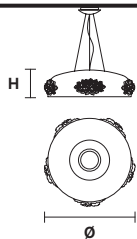

Leaf decoration

Embossed painted

DAME S80

Suspension

CE 

TECHNICAL INFORMATION

Ø 80 cm / 31.49"
H 26 cm / 10.23"

FINISHING