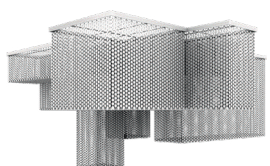

CUBO PL/COMBO 150

Composition

TECHNICAL INFORMATIONS	PENDANTS	CRYSTALS	PRICE (EXCL. VAT)
L 75 cm / 29.52"	TRANSPARENT	HALF CUT GLASS	€ 6.650,00
SP 150 cm / 59.05"		CUT CRYSTAL	€ 8.750,00
H 60 cm / 23.62"		CRYSTALS FROM SWAROVSKI®	€ 22.790,00
2 x Cubo/PL/Square/Medium/20	COLOURED	HALF CUT GLASS	€ 9.770,00
1 x Cubo/PL/Square/Medium/40		CUT CRYSTAL	€ 10.850,00
1 x Cubo/PL/Square/Medium/60		CRYSTALS FROM SWAROVSKI®	€ 26.970,00
1 x Cubo/PL/Long/K			
2 x Cubo/PL/Long/M			
◐ 61x E14x40 W (not included) USA 61x E12x40 W (not included)			

CUBO PL/COMBO 175

Composition

TECHNICAL INFORMATIONS	PENDANTS	CRYSTALS	PRICE (EXCL. VAT)
L 175 cm / 68.89"	TRANSPARENT	HALF CUT GLASS	€ 14.190,00
SP 175 cm / 68.89"		CUT CRYSTAL	€ 19.290,00
H 80 cm / 31.49"		CRYSTALS FROM SWAROVSKI®	€ 53.910,00
1 x Cubo/PL/Square/Large 40	COLOURED	HALF CUT GLASS	€ 21.860,00
1 x Cubo/PL/Long/P		CUT CRYSTAL	€ 24.430,00
1 x Cubo/PL/Long/Q		CRYSTALS FROM SWAROVSKI®	€ 64.150,00
1 x Cubo/PL/Long/R			
1 x Cubo/PL/Square/Medium/20			
1 x Cubo/PL/Square/Medium/40			
1 x Cubo/PL/Square/Medium/60			
1 x Cubo/PL/Square/Medium/80			
1 x Cubo/PL/Long/T			
◐ 111x E14x40 W (not included) USA 111x E12x40 W (not included)			