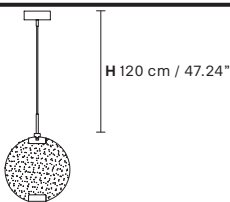

Standard cables for all chandeliers/suspensions