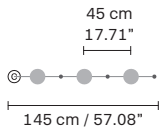

SUGGESTED CONFIGURATIONS FOR C3

LINEAR