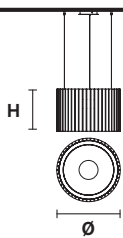

VEGAS S RD60

Suspension

CE

TECHNICAL INFORMATION	
Ø	60 cm / 23.62"
H	40 cm / 15.74"

FINISHING
F04

PRICE (EXCL. VAT)
€ 2.630,00

LED x 36 W CRI>95,
3000K - 3240 Nominal lm
Dimmable: 0 - 10 V