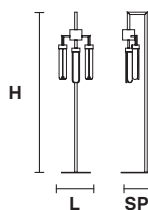

TECHNICAL INFORMATION	
L	26 cm / 10.23"
SP	13.5 cm / 5.31"
H	60 cm / 23.62"

FINISHING	
V91	●

PRICE (EXCL. VAT)
€ 570,00

LED x 8,4 W CRI>90
3000 K - 1026 Nominal lm
Dimmable: 1 - 10 V + PUSH

BLAKE STL3

Floor lamp