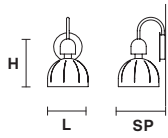

CUPOLE A

Applique

CE

TECHNICAL INFORMATION

L 20 cm / 7.87"
SP 23 cm / 9.05"
H 34 cm / 13.38"

FINISHING

V91-V33-V73-V74-
V34-V98-V54-V99

PRICE (EXCL. VAT)

€ 390,00

DOWN LED X 6 W CRI>90
3000 K - 850 Nominal lm
Dimmable: PUSH + 1-10V

: For the US market, refer to the relevant price list.