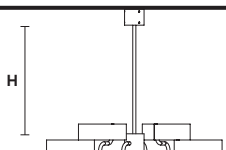

ACCESSORIES

SOUND ROD S1*

TECHNICAL INFORMATION

H	A: 11 cm / 4.33"
	B: 31 cm / 12.20"
	C: 51 cm / 20.08"

FINISHING

G12	
V90	

SOUND ROD S6*

TECHNICAL INFORMATION

H	A: 30 cm / 11.81"
	B: 50 cm / 19.68"
	C: 70 cm / 27.55"

FINISHING

G12	
V90