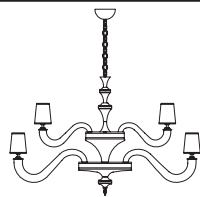

Floor lamp

Standard cables/chain for all chandeliers

H 150 cm / 59.05"
Only for Darshan 8+4, Darshan 6

H 50 cm / 19.68"
Only for Darshan 12+6

CUSTOM COLORS + 8%

Matt painted

Embossed painted

Galvanic bath