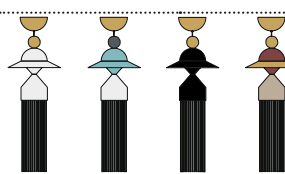

PRICE (EXCL. VAT)

€ 298,00