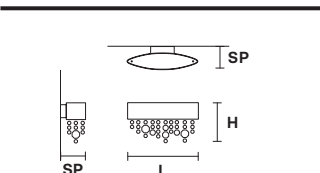

OLÀ A1 OV 30

Applique

TECHNICAL INFORMATIONS		FINISHING		PRICE (EXCL. VAT)
L	30 cm / 11.81"	V95-F01-F02-F03-	● ● ● ● ● STD LIGHT / COLORED GLASS	€ 370,00
SP	10 cm / 3.94"	V30-V50-V83-G01-	● ● ● ● ● STD LIGHT / TRANSPARENT CUT CRYSTAL	€ 460,00
H	18 cm / 7.08"	V90	● ● ● ● ● LED LIGHT / COLORED GLASS	€ 440,00
			● ● ● ● ● LED LIGHT / TRANSPARENT CUT CRYSTAL	€ 530,00

STANDARD LIGHTING: 1×R7s 78 mm×150 W max (not included); **USA:** 1×E12×40 W max (not included)
LED LIGHTING: UP LED x 5,8 W CRI>90 3000 K - 800 Nominal lm
DOWN LED x 5,8 W CRI>90 3000 K - 800 Nominal lm
Dimmable: 1-10V + PUSH

: For the US market, refer to the relevant price list.