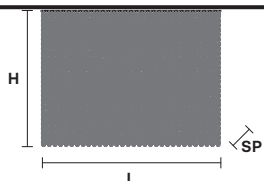

CUBO PL/LONG/O Ceiling **RECTANGULAR** CE

TECHNICAL INFORMATIONS		PENDANTS	CRYSTALS	PRICE (EXCL. VAT)
L	75 cm / 29.52"	TRANSPARENT	HALF CUT GLASS	€ 2.090,00
SP	25 cm / 9.84"		CUT CRYSTAL	€ 2.910,00
H	60 cm / 23.62"		CRYSTALS FROM SWAROVSKI®	€ 8.360,00
	16×E14×40 W	COLOURED	HALF CUT GLASS	€ 3.310,00
USA	16×E12×40 W (not included)		CUT CRYSTAL	€ 3.710,00
			CRYSTALS FROM SWAROVSKI®	€ 9.980,00