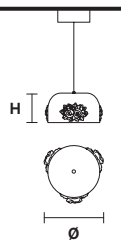

TECHNICAL INFORMATION

Ø 18 cm / 7.08"
H 9.5 cm / 3.74"

FINISHING

V95-F01

PRICE (EXCL. VAT)

€ 350,00

LED x 4 W CRI>90 3000 K - 590 Nominal lm
Dimmable: 1-10V + PUSH

DAME A2

Applique

CE