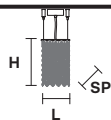

Standard cables for all suspensions

CUSTOM COLORS + 8%

Matt painted

Galvanic bath

Embossed painted

CUBO S/SQUARE/SMALL 20 Suspension ■ SQUARE

TECHNICAL INFORMATIONS

L 12.5 cm / 4.92"
SP 12.5 cm / 4.92"
H 20 cm / 7.87"