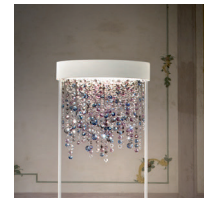

Family

Suspension

Ceiling

Applique

Table lamp

Floor lamp

Standard cables for all suspensions

CUSTOM COLOR + 8%