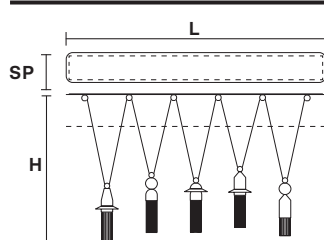

NAPPE C5 LN 175

CE

TECHNICAL INFORMATION

L 175 cm / 68.89"
SP 20 cm / 7.87"
H max 155 cm / 61.02"

FINISHING

V95
V72- V51- V21- V95
V90
V35-V70-V84

PRICE (EXCL. VAT)

€ 1.670,00

LED x 27W CRI>90 - 3000K- 3440 Nominal lm
Dimmable: 1-10V + PUSH

Ⓢ : For the US market, refer to the relevant price list.