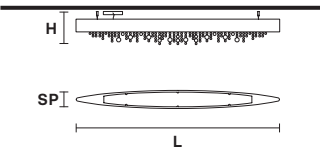

OLÀ PL6 OV 160

Ceiling

TECHNICAL INFORMATIONS		FINISHING		PRICE (EXCL. VAT)
L	160 cm / 62.99"	V95-F01-F02-F03-	● ● ● ● ● STD LIGHT / COLORED GLASS	€ 1.980,00
SP	13 cm / 5.12"	V30-V50-V83-G01-	● ● ● ● ● STD LIGHT / TRANSPARENT CUT CRYSTAL	€ 2.680,00
H	26 cm / 10.23"	V90	● ● ● ● ● LED LIGHT / COLORED GLASS	€ 2.270,00
			● ● ● ● ● LED LIGHT / TRANSPARENT CUT CRYSTAL	€ 2.970,00

STANDARD LIGHTING: 6×E14×40 W max (not included); **USA:** 6×E12×40 W max (not included)
LED LIGHTING: DOWN LED x 43,5 W CRI>90 3000 K - 6550 Nominal lm
Dimmable: DALI + PUSH