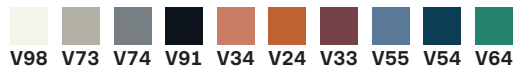

Embossed painted