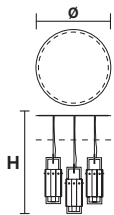

CREK C3 RD 60

CE

TECHNICAL INFORMATION

Ø 60 cm / 23.62"
H max 195 cm / 76.77"

FINISHING

G18

PRICE (EXCL. VAT)

€ 2.400,00

3×E14×40 W max
USA 3×E12×40 W max
(not included)