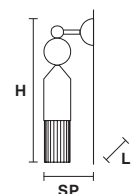

NAPPE APP N4

Applique

CE

TECHNICAL INFORMATION

L 7.5 cm / 2.95"
SP 14 cm / 5.51"
H 40 cm / 15.74"
LED x 5,4W CRI>90
3000 K - 688 Nominal lm
Dimmable: NO

FINISHING

All white Mixed colors Total black Mixed warm