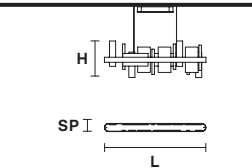

HONICÉ S100

Suspension

TECHNICAL INFORMATION	FINISHING	PRICE (EXCL. VAT)
L 100 cm / 39.37"	V99 ●	€ 1.610,00
SP 8 cm / 3.14"		
H 33 cm / 12.99"		
UP LED x 9.36W CRI>95 3000K - 864 Nominal lm DOWN LED x 21.1 W CRI>95 3000K - 1944 Nominal lm Dimmable: 0-10V