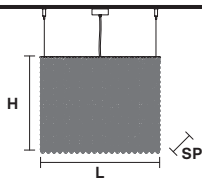

CUBO S/LONG/K

Suspension **RECTANGULAR**

TECHNICAL INFORMATIONS

L 50 cm / 19.68"
SP 25 cm / 9.84"
H 40 cm / 15.74"

14×E14×40 W
USA 14×E12×40 W
(not included)

PENDANTS

TRANSPARENT

CRYSTALS

HALF CUT GLASS
CUT CRYSTAL
CRYSTALS FROM SWAROVSKI®

PRICE (EXCL. VAT)

€ 1.340,00
€ 1.750,00
€ 4.630,00

COLOURED

HALF CUT GLASS
CUT CRYSTAL
CRYSTALS FROM SWAROVSKI®

€ 1.970,00
€ 2.190,00
€ 5.470,00

: For the US market, refer to the relevant price list.