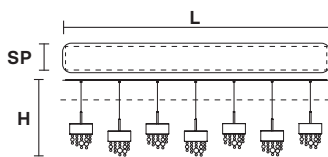

OLÀ C7 LN 175

TECHNICAL INFORMATION		FINISHING		PRICE (EXCL. VAT)
L	175cm/68.89"	V95-F01-F02-F03-	● ● ● ● ● STD LIGHT / COLORED GLASS	€ 2.580,00
SP	20 cm / 7.87"	V30-V50-V83-G01-	● ● ● ● ● STD LIGHT / TRANSPARENT CUT CRYSTAL	€ 3.630,00
H max	180 cm / 70.86"	V90	● LED LIGHT / COLORED GLASS	€ 2.930,00
			● LED LIGHT / TRANSPARENT CUT CRYSTAL	€ 3.980,00

STANDARD LIGHTING: 14 x G9 x 40W max (not included); **USA:** 14 x E12 x 40W max (not included)

LED LIGHTING: DOWN: LED x 49W CRI>90 3000 K - 7140 Nominal lm

DIMMABLE: 1-10V + DALI + PUSH