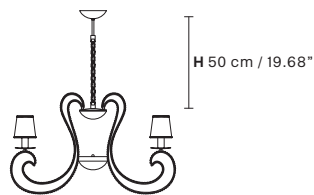

Standard chain for all chandeliers