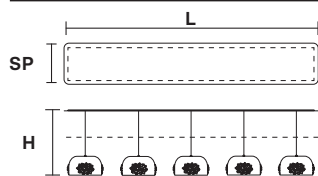

DAME C5 LN 125

CE

TECHNICAL INFORMATION

L 125 cm / 49.21"
SP 20 cm / 7.87"
H max 130 cm / 51.18"

FINISHING

V95-F01

PRICE (EXCL. VAT)

€ 1.780,00

LED x 20 W CRI>90 3000 K - 2950 Nominal lm
Dimmable: 1-10V + DALI + PUSH