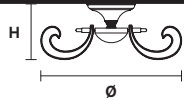

CRISTALIS PL12

Ceiling

CE

TECHNICAL INFORMATION	FINISHING	CRYSTALS	PRICE (EXCL. VAT)
Ø 85 cm / 33.46" H 40 cm / 15.75"	G18	CUT CRYSTAL CRYSTALS FROM SWAROVSKI®	€ 2.480,00 € 8.250,00
12×G9×40 W (not included)