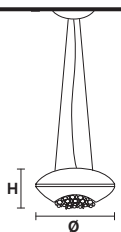

BLINK S60

Suspension