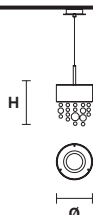

OLÀ S2 15

Suspension

TECHNICAL INFORMATIONS		FINISHING		PRICE (EXCL. VAT)
Ø	15 cm / 5.90"	V95-F01-F02-F03-	● ● ● ● ● STD LIGHT / COLORED GLASS	€ 340,00
H	26 cm / 10.23"	V30-V50-V83-G01-	● ● ● ● ● STD LIGHT / TRANSPARENT CUT CRYSTAL	€ 490,00
		V90	● LED LIGHT / COLORED GLASS	€ 390,00
			● LED LIGHT / TRANSPARENT CUT CRYSTAL	€ 540,00

STANDARD LIGHTING: 2×G9×40 W max (not included); **USA:** 1×E12×40 W max (not included)
LED LIGHTING: DOWN LED x 8,5 W CRI>90 3000 K - 1170 Nominal lm
Dimmable: TRIAC