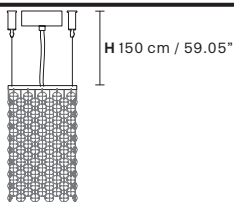

Standard cables for all suspensions