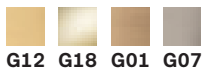

Galvanic bath