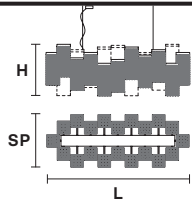

SKYLINE S20

Suspension

CE

TECHNICAL INFORMATIONS

L 133 cm / 52.36"
SP 50 cm / 19.68"
H 48 cm / 18.89"
20×E14×40 W
USA 20×E12×40 W
(not included)

FINISHING

G14

CRYSTALS

CUT CRYSTAL
CRYSTALS FROM SWAROVSKI®

PRICE (EXCL. VAT)

€ 6.160,00
€ 15.740,00