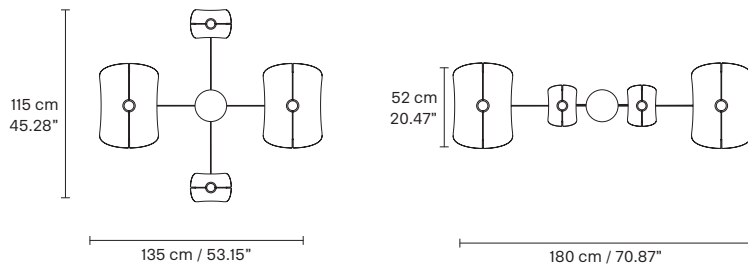

VOLLEE

**SUGGESTED
COMPOSITIONS**

VOLLEE C4 G

CE

VOLLEE C 2+2

CE

VOLLEE C5 P

CE

VOLLEE C5 P X4

CE

: For the US market, refer to the relevant price list.