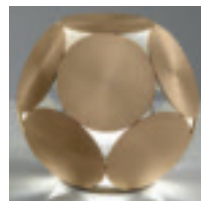

Floor lamp

Standard cables for all suspensions

H 120 cm / 47.24"
Only for Timeo S1 20

H 150 cm / 59.05"
Only all other suspensions

CUSTOM COLOR + 8%

Matt painted

Galvanic bath

Leaf decoration