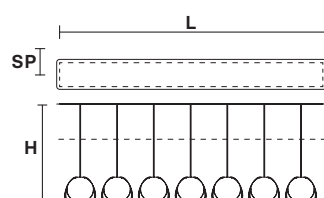

TIMEO C7 LN 175

CE

TECHNICAL INFORMATION	
L	175 cm / 68.89"
SP	20 cm / 7.87"
H max	140 cm / 55.11"

FINISHING	
V91-V33-V73-V34	● ● ● ●
V98-V54-V64 -G14	● ● ● ●

PRICE (EXCL. VAT)
€ 2.530,00

LED x 28 W CRI>90
3000 K - 3150 Nominal lm
Dimmable: 1-10 V + DALI + PUSH

TIMEO C3 RD 40

CE

TECHNICAL INFORMATION	
Ø	40 cm / 15.74"
H max	140 cm / 55.11"

FINISHING	
V91-V33-V73-V34	● ● ● ●
V98-V54-V64 -G14	● ● ● ●

PRICE (EXCL. VAT)
€ 1.180,00

LED x 12 W CRI>90
3000 K - 1350 Nominal lm
Dimmable: 1-10 V + PUSH

: For the US market, refer to the relevant price list.