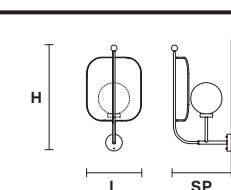

PAPILIO A1 G

Applique

TECHNICAL INFORMATION

L 35 cm / 13.77"
SP 39 cm / 15.35"
H 68 cm / 26.77"

⚡ 1 × E14 × 40 W max
USA 1 × E12 × 40 W max
(not included)

FINISHING

V34- V91-V64-V33-
V98

PRICE (EXCL. VAT)

€ 280,00

: For the US market, refer to the relevant price list.