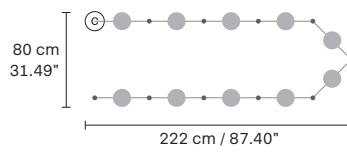

*On request canopy with 2 holes for cables

SUGGESTED CONFIGURATIONS FOR C10

LINEAR

DOUBLE LINEAR

CIRCULAR

OLÀ

Struttura in metallo verniciato con pendagli.

Painted metal frame with pendants.