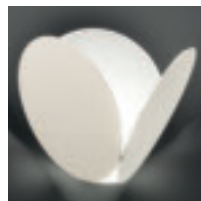

TIMEO

Struttura in metallo verniciato. Illuminazione LED.

Painted metal frame. LED Lighting.

Gestell aus lackiertem Metall. LED-Beleuchtung.

Structure en métal peint. LED éclairage.

Структура из окрашенного металла. Светодиодное освещение

Finishings

Family

Ceiling

Suspensions

Applique

Table lamp

Floor lamp

Standard cables for all suspensions

H 120 cm / 47.24"
Only for Timeo S1 20

H 150 cm / 59.05"
Only all other suspensions

CUSTOM COLOR + 8%

Matt painted

Galvanic bath

Leaf decoration

Embossed painted