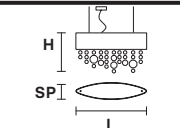

OLÀ S1 OV 30

Suspension

TECHNICAL INFORMATIONS		FINISHING		PRICE (EXCL. VAT)
L	30 cm / 11.81"	V95-F01-F02-F03-	● ● ● ● ● STD LIGHT / COLORED GLASS	€ 370,00
SP	7 cm / 2.75"	V30-V50-V83-G01-	● ● ● ● ● STD LIGHT / TRANSPARENT CUT CRYSTAL	€ 460,00
H	18 cm / 7.09"	V90	● LED LIGHT / COLORED GLASS	€ 440,00
			● LED LIGHT / TRANSPARENT CUT CRYSTAL	€ 530,00

STANDARD LIGHTING: 1×R7s 78 mm×150 W max (not included); **USA:** 1×E12×40 W max (not included)
LED LIGHTING: UP LED x 5,8 W CRI>90 3000 K - 800 Nominal lm
DOWN LED x 5,8 W CRI>90 3000 K - 800 Nominal lm
Dimmable: 1-10V + PUSH