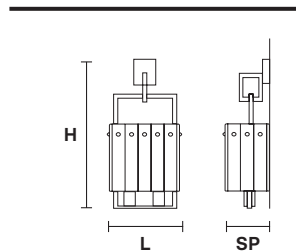

TECHNICAL INFORMATION

L 22.5 cm / 6.29"
SP 13 cm / 5.11"
H 45 cm / 17.71"

FINISHING

G18

PRICE (EXCL. VAT)

€ 760,00

2×E14×40 W max
USA 2×E12×40 W max
(not included)

CREK A1

Applique