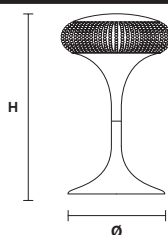

CRISTALIS TL1 G

Table lamp

CE

TECHNICAL INFORMATION	FINISHING	CRYSTALS	PRICE (EXCL. VAT)
Ø 25 cm / 9.84" H 42 cm / 16.53"	G18	CUT CRYSTAL CRYSTALS FROM SWAROVSKI®	€ 900,00 € 1.670,00
1×E14×40 W USA 1×E12×40 W (not included)			

: For the US market, refer to the relevant price list.