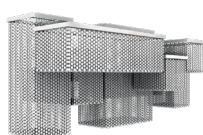

€ 10.880,00
 € 12.020,00
 € 29.780,00

⦿ 48×E14×40 W (not included)
 USA 48×E12×40 W (not included)

CUBO S/COMBO 150

Composition

TECHNICAL INFORMATIONS

L 75 cm / 29.52"
SP 150 cm / 59.05"
H 60 cm / 23.62"

2 x Cubo/S/Long/M
 1 x Cubo/Square/Medium/40
 2 x Cubo/S/Long/J
 1 x Cubo/S/Long/L
 2 x Cubo/Square/Medium/20
 1 x Cubo/Square/Medium/60