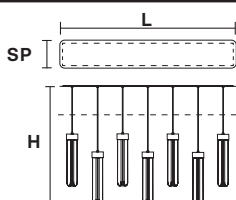

BLAKE C7 LN 125

TECHNICAL INFORMATION	
L	125 cm / 49.21"
SP	20 cm / 7.87"
H max	160 cm / 62.99"

FINISHING	
V91	●

PRICE (EXCL. VAT)
€ 1.810,00

LED x 16,8W CRI>90
3000 K - 2023 Nominal lm
Dimmable: 1 - 10 V+DALI+PUSH

: For the US market, refer to the relevant price list.