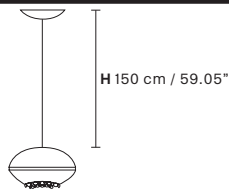

Standard cables for all suspensions