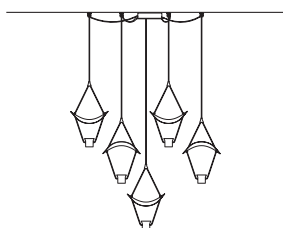

VOLLEE C5 P

Suspension

TECHNICAL INFORMATION	
LED x31 W CRI>90	
3000 K - 3900 Nominal lm	
Dimmable: 1-10V + PUSH + DALI	

FINISHING
V98- V91- V99- V55- V24

PRICE (EXCL. VAT)
€ 1.400,00

VOLLEE C2G LN 75

Suspension