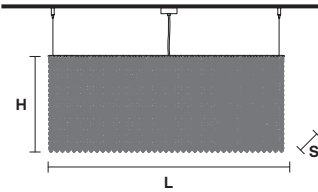

CUBO S/LONG/T

Suspension   **RECTANGULAR**

TECHNICAL INFORMATIONS		PENDANTS	CRYSTALS	PRICE (EXCL. VAT)
L	100 cm / 39.37"	TRANSPARENT	HALF CUT GLASS	€ 2.800,00
SP	50 cm / 19.68"		CUT CRYSTAL	€ 3.800,00
H	40 cm / 15.74"		CRYSTALS FROM SWAROVSKI®	€ 10.530,00
	22×E14×40 W	COLOURED	HALF CUT GLASS	€ 4.300,00
USA	22×E12×40 W (not included)		CUT CRYSTAL	€ 4.800,00
			CRYSTALS FROM SWAROVSKI®	€ 12.520,00

CUBO PL/SQUARE/SMALL 20

Ceiling   **SQUARE**

TECHNICAL INFORMATIONS		PENDANTS	CRYSTALS	PRICE (EXCL. VAT)
L	12.5 cm / 4.92"	TRANSPARENT	HALF CUT GLASS	€ 270,00
SP	12.5 cm / 4.92"		CUT CRYSTAL	€ 330,00
H	20 cm / 7.87"		CRYSTALS FROM SWAROVSKI®	€ 760,00
	1×E14×40 W	COLOURED	HALF CUT GLASS	€ 360,00
USA	1×E12×40 W (not included)		CUT CRYSTAL	€ 390,00
			CRYSTALS FROM SWAROVSKI®	€ 900,00

CUBO PL/SQUARE/SMALL 40

Ceiling   **SQUARE**

TECHNICAL INFORMATIONS		PENDANTS	CRYSTALS	PRICE (EXCL. VAT)
L	12.5 cm / 4.92"	TRANSPARENT	HALF CUT GLASS	€ 360,00
SP	12.5 cm / 4.92"		CUT CRYSTAL	€ 480,00
H	40 cm / 15.74"		CRYSTALS FROM SWAROVSKI®	€ 1.300,00
	1×E14×40 W	COLOURED	HALF CUT GLASS	€ 540,00
USA	1×E12×40 W (not included)		CUT CRYSTAL	€ 600,00
			CRYSTALS FROM SWAROVSKI®	€ 1.550,00

CUBO PL/SQUARE/SMALL 60

Ceiling   **SQUARE**

TECHNICAL INFORMATIONS		PENDANTS	CRYSTALS	PRICE (EXCL. VAT)
L	12.5 cm / 4.92"	TRANSPARENT	HALF CUT GLASS	€ 480,00
SP	12.5 cm / 4.92"		CUT CRYSTAL	€ 660,00
H	60 cm / 23.62"		CRYSTALS FROM SWAROVSKI®	€ 1.870,00
	3×E14×40 W	COLOURED	HALF CUT GLASS	€ 740,00
USA	3×E12×40 W (not included)		CUT CRYSTAL	€ 850,00
			CRYSTALS FROM SWAROVSKI®	€ 2.220,00