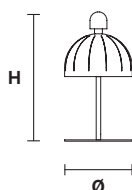

TECHNICAL INFORMATION

Ø 30 cm / 11.81"
H 57 cm / 22.44"

FINISHING

V91-V33-V73-V74-
V34-V98-V54-V99

PRICE (EXCL. VAT)

€ 630,00

DOWN LED x 6 W CRI>90
3000 K - 850 Nominal lm
Dimmable: OWN BUTTON