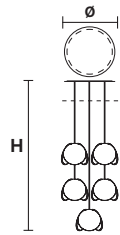

TIMEO C5 RD 60