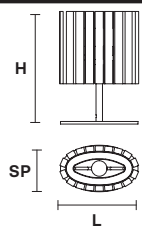

VEGAS TL G

Table lamp

CE

TECHNICAL INFORMATION

L 30 cm / 11.81"
SP 18 cm / 7.08"
H 45 cm / 17.71"

FINISHING

F04

PRICE (EXCL. VAT)

€ 950,00

LED x 10,8W CRI>95
3000 K - 972 Nominal lm
Dimmable: OWN BUTTON

VEGAS C3 LN 75

TECHNICAL INFORMATION

L 75 cm / 29.52"
SP 20 cm / 7.87"
H max 150 cm / 59.05"

FINISHING

F04