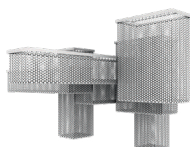

CUBO S/COMBO 175

Composition

TECHNICAL INFORMATIONS

L 175 cm / 68.89"
SP 175 cm / 68.89"
H 100 cm / 39.37"

2 x Cubo/S/Long/L
3 x Cubo/S/Long/P
2 x Cubo/S/Square/Medium/80

PENDANTS

TRANSPARENT

CRYSTALS

HALF CUT GLASS
CUT CRYSTAL
CRYSTALS FROM SWAROVSKI®

PRICE (EXCL. VAT)

€ 10.390,00
€ 13.950,00
€ 37.770,00

COLOURED

HALF CUT GLASS
CUT CRYSTAL
CRYSTALS FROM SWAROVSKI®

€ 15.690,00
€ 17.450,00
€ 44.850,00

⦿ 84×E14×40 W (not included)
USA 84×E12×40 W (not included)