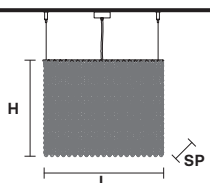

CUBO S/SQUARE/LARGE 40 Suspension ■ SQUARE

TECHNICAL INFORMATIONS		PENDANTS	CRYSTALS	PRICE (EXCL. VAT)
L	50 cm / 19.68"	TRANSPARENT	HALF CUT GLASS	€ 1.730,00
SP	50 cm / 19.68"		CUT CRYSTAL	€ 2.350,00
H	40 cm / 15.74"		CRYSTALS FROM SWAROVSKI®	€ 6.480,00
	12×E14×40 W	COLOURED	HALF CUT GLASS	€ 2.650,00
USA	12×E12×40 W (not included)		CUT CRYSTAL	€ 2.960,00
			CRYSTALS FROM SWAROVSKI®	€ 7.710,00