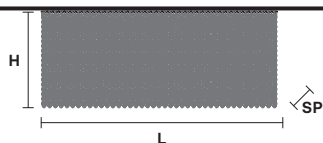

CUBO PL/LONG/Q

Ceiling **RECTANGULAR**

CE

TECHNICAL INFORMATIONS		PENDANTS	CRYSTALS	PRICE (EXCL. VAT)
L	100 cm / 39.37"	TRANSPARENT	HALF CUT GLASS	€ 2.020,00
SP	25 cm / 9.84"		CUT CRYSTAL	€ 2.740,00
H	40 cm / 15.74"		CRYSTALS FROM SWAROVSKI®	€ 7.680,00
	16×E14×40 W	COLOURED	HALF CUT GLASS	€ 3.110,00
USA	16×E12×40 W <i>(not included)</i>		CUT CRYSTAL	€ 3.480,00
			CRYSTALS FROM SWAROVSKI®	€ 9.140,00