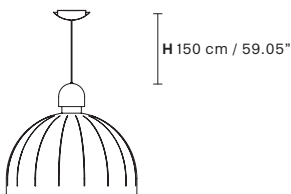

Standard cables for all suspension