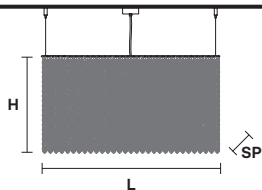

CUBO S/LONG/E

Suspension **RECTANGULAR**

TECHNICAL INFORMATIONS

L 75 cm / 29.52"
SP 12.5 cm / 4.92"
H 40 cm / 15.74"

11×E14×40 W
USA 11×E12×40 W
(not included)

PENDANTS

TRANSPARENT

CRYSTALS

HALF CUT GLASS
CUT CRYSTAL
CRYSTALS FROM SWAROVSKI®

PRICE (EXCL. VAT)

€ 1.350,00
€ 1.790,00
€ 4.840,00

COLOURED

HALF CUT GLASS
CUT CRYSTAL
CRYSTALS FROM SWAROVSKI®

€ 2.020,00
€ 2.250,00
€ 5.740,00