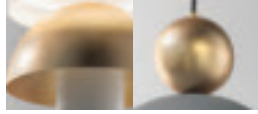

F01 Foglia Oro
Gold leaf
Only for Nappe XL