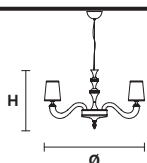

DARSHAN 6

Chandelier

CE

TECHNICAL INFORMATION	SHADE	FINISHING	PRICE (EXCL. VAT)
Ø 80 cm / 31.50"	L01/13.5	G14+L01	€ 2.080,00
H 47 cm / 18.50"	L05/13.5	G14+L05	
	L04/13.5	G04+L04	
⚡ 6×E14×40 W USA 6×E12×40 W (not included)