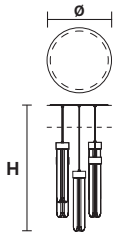

L 175 cm / 68.89"
SP 20 cm / 7.87"
H max 160 cm / 62.99"

FINISHING

V91 ●

PRICE (EXCL. VAT)

€ 2.440,00

LED x 27W CRI>90
 3000 K - 3210 Nominal lm
Dimmable: 1 - 10 V+DALI+PUSH

BLAKE C5 RD 40

TECHNICAL INFORMATION