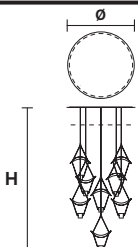

VOLLEE C8P RD 80

TECHNICAL INFORMATION

Ø 80 cm / 31.49"
H 200 cm / 78.74"

FINISHING

V98-V91-V99
V55-V24

PRICE (EXCL. VAT)

€ 2.470,00

LED x 52,8W CRI>90
3000 K - 6600 Nominal lm
Dimmable: 1-10 V + DALI + PUSH

: For the US market, refer to the relevant price list.