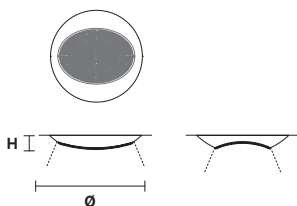

BLINK LED PL90

Ceiling

TECHNICAL INFORMATION

Ø 90 cm / 35.43"
H 15 cm / 5.90"

FINISHING

V95-F01

CUT CRYSTAL
CRYSTALS FROM SWAROVSKI®

PRICE (EXCL. VAT)