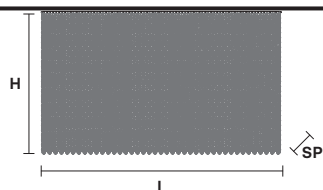

CUBO PL/LONG/R

Ceiling **RECTANGULAR**

CE

TECHNICAL INFORMATIONS		PENDANTS	CRYSTALS	PRICE (EXCL. VAT)
L	100 cm / 39.37"	TRANSPARENT	HALF CUT GLASS	€ 2.590,00
SP	25 cm / 9.84"		CUT CRYSTAL	€ 3.610,00
H	60 cm / 23.62"		CRYSTALS FROM SWAROVSKI®	€ 10.510,00
	20×E14×40 W	COLOURED	HALF CUT GLASS	€ 4.120,00
USA	20×E12×40 W <i>(not included)</i>		CUT CRYSTAL	€ 4.630,00
			CRYSTALS FROM SWAROVSKI®	€ 12.550,00