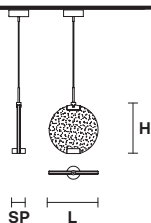

HORO S1

Suspension

CE

TECHNICAL INFORMATION	FINISHING	GLASS COLOR	PRICE (EXCL. VAT)
L 30 cm / 11.81"	G18	TR	€ 380,00
SP 8 cm / 3.14"		FM - VD -AZ -RS	€ 420,00
H 34 cm / 13.38"			
LED x 14,4W CRI>95 3000 K - 1296 Nominal lm Dimmable: NO