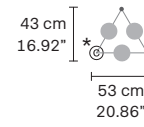

CLOSE TRIANGLE