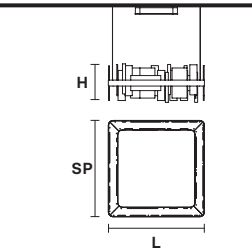

HONICÉ S80

Suspension

TECHNICAL INFORMATION	FINISHING	PRICE (EXCL. VAT)
L 80 cm / 31.49"	V99 ●	€ 4.440,00
SP 80 cm / 31.49"		
H 33 cm / 12.99"		
UP LED x 28.1W CRI>95 3000K - 3024 Nominal lm DOWN LED x 60.85 W CRI>95 3000K - 5184 Nominal lm Dimmable: 0-10V		

HONICÉ S50

Suspension