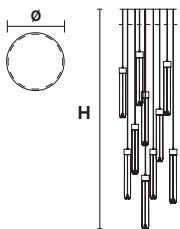

Ø 60 cm / 23.62"
H max 160 cm / 62.99"

FINISHING

V91 ●

PRICE (EXCL. VAT)

€ 1.830,00

LED x 16,8W CRI>90
 3000 K - 2023 Nominal lm
Dimmable: 1 - 10 V+DALI+PUSH

BLAKE C10 RD 80

TECHNICAL INFORMATION