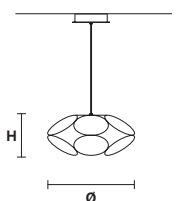

TECHNICAL INFORMATION	
Ø	47 cm / 18.50"
H	21 cm / 8.26"

FINISHING	
V91-V33-V73-V34	
V98-V54-V64 -G14	

PRICE (EXCL. VAT)
€ 970,00

LED x 9 W CRI>90
3000 K - 1458 Nominal lm
Dimmable: 1-10 V + PUSH