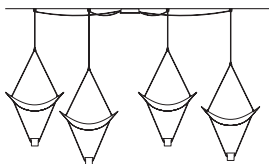

TECHNICAL INFORMATION	
LED x 25,6 W CRI>90	
3000 K - 3200 Nominal lm	
Dimmable: 1-10V + PUSH	

FINISHING
V98- V91- V99- V55- V24

PRICE (EXCL. VAT)
€ 1.900,00