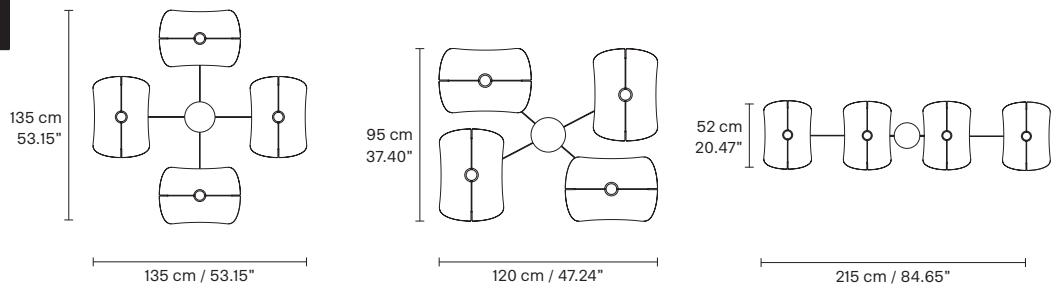

VOLLEE

**SUGGESTED
COMPOSITIONS**

VOLLEE C4 G

CE

VOLLEE C 2+2

CE