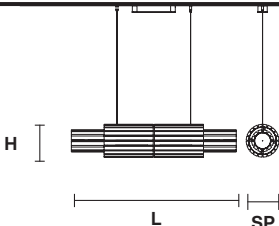

VEGAS BIL 140

Suspension

TECHNICAL INFORMATION

L 135 cm / 53.14"
SP 27 cm / 10.62"
H 27 cm / 10.62"

FINISHING

F04

PRICE (EXCL. VAT)

€ 3.290,00

LED x 56 W CRI>95
3000 K - 5076 Nominal lm
Dimmable: 0 - 10 V

: For the US market, refer to the relevant price list.