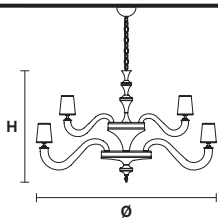

DARSHAN 12+6

Chandelier

CE

TECHNICAL INFORMATION	SHADE	FINISHING	PRICE (EXCL. VAT)
Ø 150 cm / 59.06"	L01/13.5	G14+L01	€ 7.300,00
H 90 cm / 35.43"	L05/13.5	G14+L05	
	L04/13.5	G04+L04	
⚡ 18×E14×40 W USA 18×E12×40 W (not included)