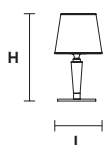

DARSHAN TL1

Table lamp

CE

TECHNICAL INFORMATION	SHADE	FINISHING	PRICE (EXCL. VAT)
L 25 cm / 9.84"	L01/25	G14+L01	€ 610,00
H 48 cm / 18.89"	L05/25	G14+L05	
	L04/25	G04+L04	
⚡ 1×E27×40 W USA 1×E26×40 W (not included)			

Ⓢ : For the US market, refer to the relevant price list.