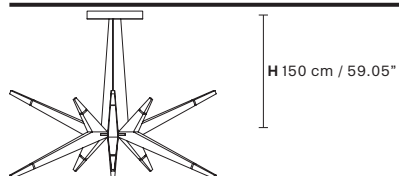

Standard cables for all suspensions