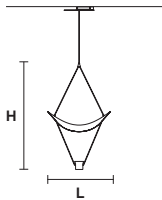

VOLLEE S1G

Suspension

TECHNICAL INFORMATION	
L	52 cm / 20.47"
SP	36 cm / 14.17"
H	88 cm / 34.65"
LED x 7,5 W CRI>90	
3000 K - 915 Nominal lm	
Dimmable: NO	

FINISHING
V98- V91- V99- V55- V24

PRICE (EXCL. VAT)
€ 490,00