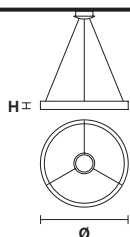

LIBE ROUND S140

Suspension round

CE

TECHNICAL INFORMATION	
Ø	140 cm / 55.11"
H	8,5 cm / 3.34"
LED x 162 W CRI>90 3000 K - 12948 Nominal lm Dimmable: 1-10V	

FINISHING		PRICE (EXCL. VAT)
W01-W03		€ 5.090,00
G14		€ 4.840,00