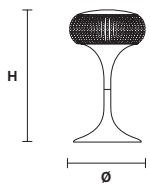

 : For the US market, refer to the relevant price list.

CRISTALIS TL1 P**Table lamp**

CE

**TECHNICAL INFORMATION**

Ø 17 cm / 14.17"
H 30 cm / 6.69"

1×E14×40 W
USA 1×E12×40 W
(not included)

FINISHING

G18 ●