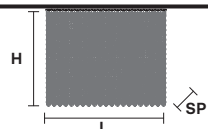

CUBO PL/LONG/B Ceiling ■ RECTANGULAR

CE

TECHNICAL INFORMATIONS		PENDANTS	CRYSTALS	PRICE (EXCL. VAT)
L	50 cm / 19.68"	TRANSPARENT	HALF CUT GLASS	€ 970,00
SP	12.5 cm / 4.92"		CUT CRYSTAL	€ 1.310,00
H	40 cm / 15.74"		CRYSTALS FROM SWAROVSKI®	€ 3.620,00
	7×E14×40 W	COLOURED	HALF CUT GLASS	€ 1.480,00
USA	7×E12×40 W (not included)		CUT CRYSTAL	€ 1.650,00
			CRYSTALS FROM SWAROVSKI®	€ 4.300,00

CE : For the US market, refer to the relevant price list.