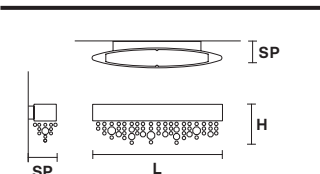

OLÀ A2 OV 50

Applique

TECHNICAL INFORMATIONS		FINISHING		PRICE (EXCL. VAT)
L	50 cm / 19.68"	V95-F01-F02-F03-	● ● ● ● ● STD LIGHT / COLORED GLASS	€ 580,00
SP	12 cm / 4.72"	V30-V50-V83-G01-	● ● ● ● ● STD LIGHT / TRANSPARENT CUT CRYSTAL	€ 760,00
H	18 cm / 7.08"	V90	● ● ● ● ● LED LIGHT / COLORED GLASS	€ 700,00
			● ● ● ● ● LED LIGHT / TRANSPARENT CUT CRYSTAL	€ 880,00

STANDARD LIGHTING: 2×E27×60 W max (not included); **USA:** 2×E26×60 W max (not included)
LED LIGHTING: UP LED x 5,25 W CRI>90 3000 K - 725 Nominal lm
DOWN LED x 18,6 W CRI>90 3000 K - 1170 Nominal lm
Dimmable: 1-10V + PUSH