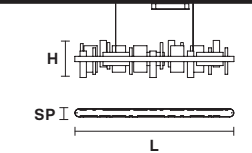

HONICÉ S150

Suspension

TECHNICAL INFORMATION	FINISHING	PRICE (EXCL. VAT)
L 150 cm / 59.05"	V99 ●	€ 2.470,00
SP 8 cm / 3.14"		
H 33 cm / 12.99"		
UP LED x 17W CRI>95 3000K - 1296 Nominal lm DOWN LED x 33.5W CRI>95 3000K - 3024 Nominal lm Dimmable: 0-10V