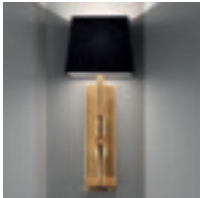

V95 Bianco opaco
Matt white

F01 Foglia oro
Gold leaf

F02 Foglia argento
Silver leaf

F03 Foglia rame
Copper leaf

G14 Ottone brunito
Burnished brass

Family

Applique

CUSTOM COLOR + 8%