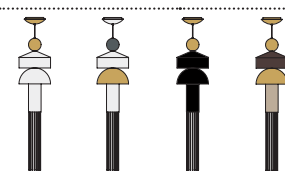

PRICE (EXCL. VAT)

€ 970,00