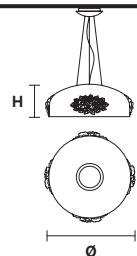

DAME S65

Suspension

CE

TECHNICAL INFORMATION

Ø 65 cm / 25.59"
H 26 cm / 10.23"

FINISHING

V95-F01

PRICE (EXCL. VAT)

€ 820,00

LED x 13 W CRI>90 3000 K - 1840 Nominal lm
Dimmable: 1-10V + PUSH

DAME S18

Suspension

CE