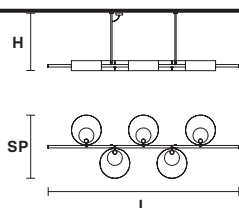

SOUND BIL5

Suspension

TECHNICAL INFORMATIONS		FINISHING		PRICE (EXCL. VAT)	
L	191 cm / 75.19"	G12	●	STANDARD LIGHTING	€ 1.950,00
SP	64 cm / 25.19"	G18+V90	●	STANDARD LIGHTING	€ 2.120,00
H	58 cm / 22.83"	G12	●	LED LIGHTING	€ 2.610,00
	(with ROD B)*	G18+V90	●	LED LIGHTING	€ 2.840,00

STANDARD LIGHTING: 5×G9×40 W
LED LIGHTING: UP LED x 14,4 W CRI>90 3000 K - 2050 Nominal Im
DOWN LED x 14,4 W CRI>90 3000 K - 2050 Nominal Im
Dimmable: DALI + 1-10V + PUSH