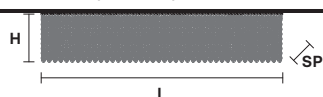

CUBO PL/LONG/S

Ceiling **RECTANGULAR**

CE

TECHNICAL INFORMATIONS		PENDANTS	CRYSTALS	PRICE (EXCL. VAT)
L	100 cm / 39.37"	TRANSPARENT	HALF CUT GLASS	€ 2.040,00
SP	50 cm / 19.68"		CUT CRYSTAL	€ 2.690,00
H	20 cm / 7.87"		CRYSTALS FROM SWAROVSKI®	€ 7.050,00
	16×E14×40 W	COLOURED	HALF CUT GLASS	€ 3.010,00
USA	16×E12×40 W <i>(not included)</i>		CUT CRYSTAL	€ 3.330,00
			CRYSTALS FROM SWAROVSKI®	€ 8.330,00