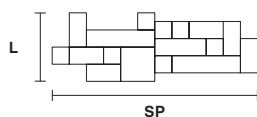

HALF CUT GLASS
 CUT CRYSTAL
 CRYSTALS FROM SWAROVSKI®

€ 15.690,00
 € 17.450,00
 € 44.850,00

⦿ 84×E14×40 W (not included)
 USA 84×E12×40 W (not included)

CUBO S/COMBO 300

Composition

TECHNICAL INFORMATIONS

L 100 cm / 39.37"
SP 300 cm / 118.11"
H 120 cm / 47.24"