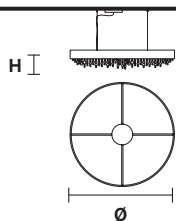

OLÀ S12 120

Suspension

TECHNICAL INFORMATIONS		FINISHING		PRICE (EXCL. VAT)
Ø	120 cm / 47.24"	V95-F01-F02-F03-	● ● ● ● ● STD LIGHT / COLORED GLASS	€ 6.160,00
H	20 cm / 7.87"	V30-V50-V83-G01-	● ● ● ● ● STD LIGHT / TRANSPARENT CUT CRYSTAL	€ 10.520,00
		V90	● LED LIGHT / COLORED GLASS	€ 6.650,00
			● LED LIGHT / TRANSPARENT CUT CRYSTAL	€ 10.990,00

STANDARD LIGHTING: 12×E27×60 W max (not included); **USA:** 12×E26×60 W max (not included)
LED LIGHTING: UP LED x 13 W CRI>90 3000 K - 2050 Nominal lm
DOWN LED x 51,2 W CRI>90 3000 K - 8200 Nominal lm
Dimmable: 1-10V + PUSH