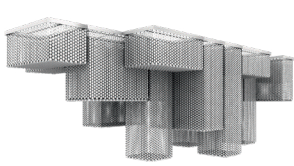

CUBO PL/COMBO 150

Composition

TECHNICAL INFORMATIONS	PENDANTS	CRYSTALS	PRICE (EXCL. VAT)
L 75 cm / 29.52"	TRANSPARENT	HALF CUT GLASS	€ 6.650,00
SP 150 cm / 59.05"		CUT CRYSTAL	€ 8.750,00
H 60 cm / 23.62"		CRYSTALS FROM SWAROVSKI®	€ 22.790,00
2 x Cubo/PL/Square/Medium/20	COLOURED	HALF CUT GLASS	€ 9.770,00
1 x Cubo/PL/Square/Medium/40		CUT CRYSTAL	€ 10.850,00
1 x Cubo/PL/Square/Medium/60		CRYSTALS FROM SWAROVSKI®	€ 26.970,00
1 x Cubo/PL/Long/K			
2 x Cubo/PL/Long/M			
◐ 61x E14x40 W (not included) USA 61x E12x40 W (not included)			

CUBO PL/COMBO 175

Composition

TECHNICAL INFORMATIONS	PENDANTS	CRYSTALS	PRICE (EXCL. VAT)
L 175 cm / 68.89"	TRANSPARENT	HALF CUT GLASS	€ 14.190,00
SP 175 cm / 68.89"		CUT CRYSTAL	€ 19.290,00
H 80 cm / 31.49"		CRYSTALS FROM SWAROVSKI®	€ 53.910,00
1 x Cubo/PL/Square/Large 40	COLOURED	HALF CUT GLASS	€ 21.860,00
1 x Cubo/PL/Long/P		CUT CRYSTAL	€ 24.430,00
1 x Cubo/PL/Long/Q		CRYSTALS FROM SWAROVSKI®	€ 64.150,00
1 x Cubo/PL/Long/R			
1 x Cubo/PL/Square/Medium/20			
1 x Cubo/PL/Square/Medium/40			
1 x Cubo/PL/Square/Medium/60			
1 x Cubo/PL/Square/Medium/80			
1 x Cubo/PL/Long/T			
◐ 111x E14x40 W (not included) USA 111x E12x40 W (not included)			

CUBO PL/COMBO 300

Composition

TECHNICAL INFORMATIONS	PENDANTS	CRYSTALS	PRICE (EXCL. VAT)
L 100 cm / 39.37"	TRANSPARENT	HALF CUT GLASS	€ 23.130,00
SP 300 cm / 118.11"		CUT CRYSTAL	€ 31.180,00
H 80 cm / 31.49"		CRYSTALS FROM SWAROVSKI®	€ 85.740,00
6 x Cubo/PL/Long/J	COLOURED	HALF CUT GLASS	€ 35.230,00
3 x Cubo/PL/Long/K		CUT CRYSTAL	€ 39.270,00
4 x Cubo/PL/Square/Medium/80		CRYSTALS FROM SWAROVSKI®	€ 101.990,00
1 x Cubo/PL/Square/Medium/20			
1 x Cubo/PL/Square/Medium/60			
1 x Cubo/PL/Long/O			
1 x Cubo/PL/Long/Q			
2 x Cubo/PL/Long/L			
◐ 202x E14x40 W (not included) USA 202x E12x40 W (not included)			