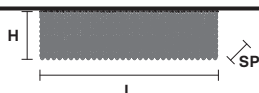

CUBO PL/LONG/M Ceiling **RECTANGULAR** CE

TECHNICAL INFORMATIONS		PENDANTS	CRYSTALS	PRICE (EXCL. VAT)
L	75 cm / 29.52"	TRANSPARENT	HALF CUT GLASS	€ 1.200,00
SP	25 cm / 9.84"		CUT CRYSTAL	€ 1.550,00
H	20 cm / 7.87"		CRYSTALS FROM SWAROVSKI®	€ 3.860,00
	12×E14×40 W	COLOURED	HALF CUT GLASS	€ 1.710,00
USA	12×E12×40 W (not included)		CUT CRYSTAL	€ 1.900,00
			CRYSTALS FROM SWAROVSKI®	€ 4.550,00