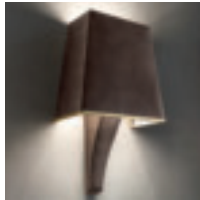

Finishings

G14+L01
Ottone brunito+Pelle 1
Burnished brass+Leather 1

G14+L05
Ottone brunito+Pelle 5
Burnished brass+Leather 5

G04+L04
Cromo lucido+Pelle 4
Shiny Chrome+Leather 4

Family

Chandelier

Applique

Table lamp