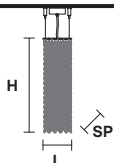

CUBO S/SQUARE/SMALL 40 Suspension ■ SQUARE

TECHNICAL INFORMATIONS

L 12.5 cm / 4.92"
SP 12.5 cm / 4.92"
H 40 cm / 15.74"

⦿ 1×E14×40 W
USA 1×E12×40 W
(not included)

PENDANTS

TRANSPARENT

CRYSTALS

HALF CUT GLASS
CUT CRYSTAL
CRYSTALS FROM SWAROVSKI®

PRICE (EXCL. VAT)

€ 410,00
€ 530,00
€ 1.350,00

COLOURED

HALF CUT GLASS
CUT CRYSTAL
CRYSTALS FROM SWAROVSKI®

€ 590,00
€ 650,00
€ 1.590,00