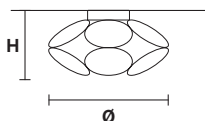

TECHNICAL INFORMATION	
Ø	47 cm / 18.50"
H	24 cm / 9.45"

FINISHING	
V91-V33-V73-V34	
V98-V54-V64 -G14	

PRICE (EXCL. VAT)
€ 970,00

LED x 9 W CRI>90
3000 K - 1458 Nominal lm
Dimmable: 1-10 V + PUSH