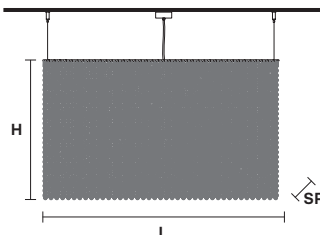

CUBO S/LONG/R

Suspension **RECTANGULAR**

CE

TECHNICAL INFORMATIONS		PENDANTS	CRYSTALS	PRICE (EXCL. VAT)
L	100 cm / 39.37"	TRANSPARENT	HALF CUT GLASS	€ 2.630,00
SP	25 cm / 9.84"		CUT CRYSTAL	€ 4.040,00
H	60 cm / 23.62"		CRYSTALS FROM SWAROVSKI®	€ 10.560,00
	20×E14×40 W	COLOURED	HALF CUT GLASS	€ 4.160,00
USA	20×E12×40 W (not included)		CUT CRYSTAL	€ 4.680,00
			CRYSTALS FROM SWAROVSKI®	€ 12.600,00

: For the US market, refer to the relevant price list.