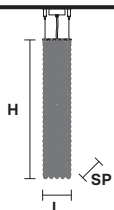

€ 590,00
 € 650,00
 € 1.590,00

CUBO S/SQUARE/SMALL 60 Suspension ■ SQUARE

TECHNICAL INFORMATIONS

L 12.5 cm / 4.92"
SP 12.5 cm / 4.92"
H 60 cm / 23.62"

⦿ 3×E14×40 W
USA 3×E12×40 W
(not included)

PENDANTS

TRANSPARENT