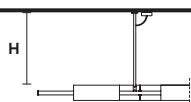

SOUND ROD BIL5* - BIL3*

TECHNICAL INFORMATION

H	A: 30 cm / 11.81"
	B: 50 cm / 19.68"
	C: 70 cm / 27.55"

FINISHING

G12	
V90