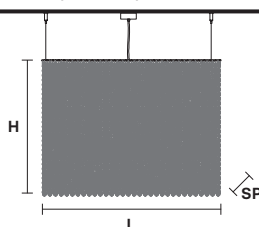

CUBO S/LONG/O

Suspension **RECTANGULAR**

CE

TECHNICAL INFORMATIONS		PENDANTS	CRYSTALS	PRICE (EXCL. VAT)
L	75 cm / 29.52"	TRANSPARENT	HALF CUT GLASS	€ 2.140,00
SP	25 cm / 9.84"		CUT CRYSTAL	€ 2.960,00
H	60 cm / 23.62"		CRYSTALS FROM SWAROVSKI®	€ 8.410,00
	16×E14×40 W	COLOURED	HALF CUT GLASS	€ 3.360,00
USA	16×E12×40 W (not included)		CUT CRYSTAL	€ 3.760,00
			CRYSTALS FROM SWAROVSKI®	€ 10.030,00