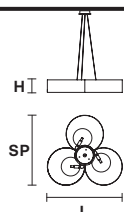

SOUND OR3

Suspension

TECHNICAL INFORMATIONS		FINISHING		PRICE (EXCL. VAT)	
L	60 cm / 23.62"	G12	●	STANDARD LIGHTING	€ 910,00
SP	56 cm / 22.04"	G18+V90	●	STANDARD LIGHTING	€ 990,00
H	11 cm / 4.33"	G12	●	LED LIGHTING	€ 1.330,00
		G18+V90	●	LED LIGHTING	€ 1.450,00

STANDARD LIGHTING: 3×G9×40 W
LED LIGHTING: UP LED x 8,4 W CRI>90 3000 K - 1185 Nominal Im
DOWN LED x 8,4 W CRI>90 3000 K - 1185 Nominal Im
Dimmable: PUSH + 1-10V