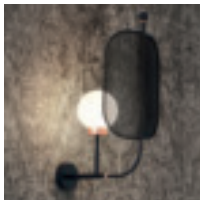

Applique

Table lamp

Floor lamp

Standard cables for all suspensions

CUSTOM COLOR + 8%

Embossed painted

V73 **V74** **V24** **V55** **V54**

PAPILIO S6