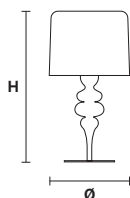

EVA TL3+1 G

Table lamp

TECHNICAL INFORMATIONS	SHADE	FINISHING	PRICE (EXCL. VAT)
Ø 40 cm / 15.74" H 75 cm / 29.52"	Aluminum lampshades included	V95-V72-V70-V50- V60-V30-F01-F02	€ 940,00
3×E27×100 W 1×R7s×150 W USA 3×E26×60 W 1×E12×40 W (not included)			

EVA STL3+1

Floor lamp