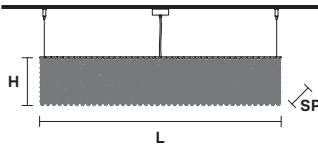

CUBO S/LONG/S

Suspension   **RECTANGULAR**

TECHNICAL INFORMATIONS		PENDANTS	CRYSTALS	PRICE (EXCL. VAT)
L	100 cm / 39.37"	TRANSPARENT	HALF CUT GLASS	€ 2.090,00
SP	50 cm / 19.68"		CUT CRYSTAL	€ 2.730,00
H	20 cm / 7.87"		CRYSTALS FROM SWAROVSKI®	€ 7.090,00
	16×E14×40 W	COLOURED	HALF CUT GLASS	€ 3.060,00
USA	16×E12×40 W (not included)		CUT CRYSTAL	€ 3.390,00
			CRYSTALS FROM SWAROVSKI®	€ 8.380,00