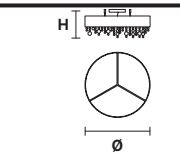

OLÀ PL6 40

Suspension

TECHNICAL INFORMATIONS		FINISHING		PRICE (EXCL. VAT)
Ø	40 cm / 15.74"	V95-F01-F02-F03-	● ● ● ● ● STD LIGHT / COLORED GLASS	€ 1.080,00
H	26 cm / 10.23"	V30-V50-V83-G01-	● ● ● ● ● STD LIGHT / TRANSPARENT CUT CRYSTAL	€ 1.840,00
		V90	● LED LIGHT / COLORED GLASS	€ 1.310,00
			● LED LIGHT / TRANSPARENT CUT CRYSTAL	€ 2.070,00

STANDARD LIGHTING: 6×E14×40 W max (not included); **USA:** 6×E12×40 W max (not included)
LED LIGHTING: DOWN LED x 12 W CRI>90 3000 K - 1830 Nominal lm
Dimmable: 1-10V + PUSH

: For the US market, refer to the relevant price list.