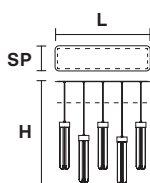

BLAKE C5 LN 75

TECHNICAL INFORMATION	
L	75 cm / 29.52"
SP	20 cm / 7.87"
H max	160 cm / 62.99"

FINISHING	
V91	●

PRICE (EXCL. VAT)
€ 1.350,00

LED x 13,5W CRI>90
3000 K - 1605 Nominal lm
Dimmable: 1 - 10 V+DALI+PUSH