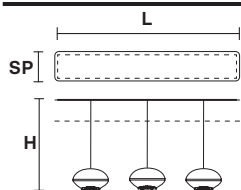

BLINK C3 LN 125

TECHNICAL INFORMATION

L 125 cm / 49.21"
SP 20 cm / 7.87"
H max 170 cm / 66.92"

FINISHING

V95-F01

CUT CRYSTAL
 CRYSTALS FROM SWAROVSKI®

PRICE (EXCL. VAT)

€ 1.830,00
 € 2.130,00