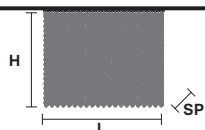

CUBO PL/LONG/K Ceiling **RECTANGULAR** CE

TECHNICAL INFORMATIONS		PENDANTS	CRYSTALS	PRICE (EXCL. VAT)
L	50 cm / 19.68"	TRANSPARENT	HALF CUT GLASS	€ 1.280,00
SP	25 cm / 9.84"		CUT CRYSTAL	€ 1.710,00
H	40 cm / 15.74"		CRYSTALS FROM SWAROVSKI®	€ 4.580,00
	14×E14×40 W	COLOURED	HALF CUT GLASS	€ 1.930,00
USA	14×E12×40 W (not included)		CUT CRYSTAL	€ 2.130,00
			CRYSTALS FROM SWAROVSKI®	€ 5.430,00