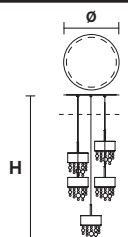

OLÀ C5 RD 60

TECHNICAL INFORMATION		FINISHING		PRICE (EXCL. VAT)
Ø	60 cm / 23.62"	V95-F01-F02-F03-	● ● ● ● ● STD LIGHT / COLORED GLASS	€ 1.960,00
H max	180 cm / 70.86"	V30-V50-V83-G01-	● ● ● ● ● STD LIGHT / TRANSPARENT CUT CRYSTAL	€ 2.710,00
		V90	● LED LIGHT / COLORED GLASS	€ 2.210,00
			● LED LIGHT / TRANSPARENT CUT CRYSTAL	€ 2.960,00

STANDARD LIGHTING: 10 x G9 x 40W max (not included); **USA:** 10 x E12 x 40W max (not included)

LED LIGHTING: DOWN: LED x 40W CRI>90 3000 K - 5850 Nominal lm

DIMMABLE: 1-10V + DALI + PUSH

: For the US market, refer to the relevant price list.