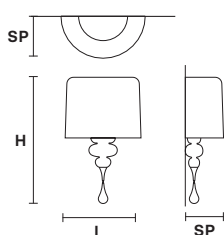

TECHNICAL INFORMATION	SHADE	FINISHING	PRICE (EXCL. VAT)
L 40 cm / 15.74" SP 20 cm / 7.87" H 70 cm / 27.56"	Aluminum lampshades included	V95-V72-V70-V50- V60-V30-F01-F02	€ 700,00
⦿ 3×E27×100 W USA 3×E26×60 W (not included)			

EVA A1 M

Applique

CE