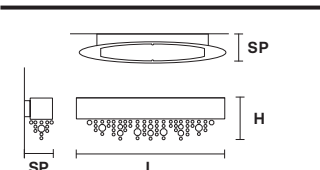

OLÀ A2 OV 70

Applique

TECHNICAL INFORMATIONS		FINISHING		PRICE (EXCL. VAT)
L	70 cm / 27.56"	V95-F01-F02-F03-	● ● ● ● ● STD LIGHT / COLORED GLASS	€ 890,00
SP	15 cm / 5.90"	V30-V50-V83-G01-	● ● ● ● ● STD LIGHT / TRANSPARENT CUT CRYSTAL	€ 1.170,00
H	20 cm / 7.87"	V90	● ● ● ● ● LED LIGHT / COLORED GLASS	€ 1.060,00
			● ● ● ● ● LED LIGHT / TRANSPARENT CUT CRYSTAL	€ 1.340,00

STANDARD LIGHTING: 2×E27×60 W max (not included); **USA:** 2×E26×60 W max (not included)
LED LIGHTING: UP LED x 9,3 W CRI>90 3000 K - 1400 Nominal lm
DOWN LED x 18,6 W CRI>90 3000 K - 2800 Nominal lm
Dimmable: 1-10V + PUSH