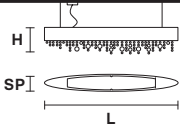

OLÀ S4 OV 100

Suspension

TECHNICAL INFORMATIONS		FINISHING		PRICE (EXCL. VAT)
L	100 cm / 39.37"	V95-F01-F02-F03-	● ● ● ● ● STD LIGHT / COLORED GLASS	€ 1.310,00
SP	13 cm / 5.12"	V30-V50-V83-G01-	● ● ● ● ● STD LIGHT / TRANSPARENT CUT CRYSTAL	€ 1.840,00
H	20 cm / 7.87"	V90	● LED LIGHT / COLORED GLASS	€ 1.530,00
			● LED LIGHT / TRANSPARENT CUT CRYSTAL	€ 2.060,00

STANDARD LIGHTING: 4×E14×40 W max (not included); **USA:** 4×E12×40 W max (not included)
LED LIGHTING: UP LED x 8,2 W CRI>90 3000 K - 1225 Nominal lm
DOWN LED x 24,6 W CRI>90 3000 K - 3675 Nominal lm
Dimmable: 1-10V + PUSH