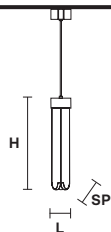

BLAKE S1

Suspension

TECHNICAL INFORMATION	
L	7.8 cm / 3.07"
SP	7.1 cm / 2.79"
H	37 cm / 14.36"

FINISHING	
V91	●

PRICE (EXCL. VAT)
€ 260,00

LED x 2,4 W CRI>90
3000 K - 289 Nominal lm
Dimmable: NO