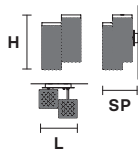

TECHNICAL INFORMATIONS

L 25 cm / 9.84"
SP 23 cm / 9.05"
H 35 cm / 13.77"
2×E14×40 W
USA 2×E12×40 W
(not included)

FINISHING

G14

CRYSTALS

CUT CRYSTAL
CRYSTALS FROM SWAROVSKI®

PRICE (EXCL. VAT)

€ 750,00
€ 1.750,00