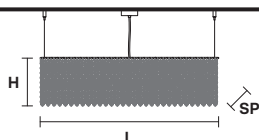

CUBO S/LONG/M

Suspension **RECTANGULAR**

CE

TECHNICAL INFORMATIONS		PENDANTS	CRYSTALS	PRICE (EXCL. VAT)
L	75 cm / 29.52"	TRANSPARENT	HALF CUT GLASS	€ 1.250,00
SP	25 cm / 9.84"		CUT CRYSTAL	€ 1.600,00
H	20 cm / 7.87"		CRYSTALS FROM SWAROVSKI®	€ 3.920,00
	12×E14×40 W	COLOURED	HALF CUT GLASS	€ 1.760,00
USA	12×E12×40 W (not included)		CUT CRYSTAL	€ 1.940,00
			CRYSTALS FROM SWAROVSKI®	€ 4.600,00