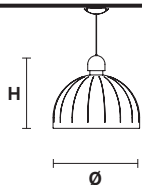

CUPOLE S1 30

Suspension

TECHNICAL INFORMATION

Ø 30 cm / 11.81"
H 27 cm / 10.6"

FINISHING

V91-V33-V73-V74-
V34-V98-V54-V99

PRICE (EXCL. VAT)

€ 420,00

DOWN LED x 6 W CRI>90
3000 K - 850 Nominal lm
Dimmable: PUSH + 1-10V