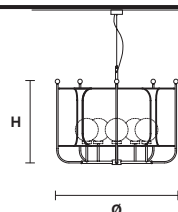

PAPILIO S5

Suspension

TECHNICAL INFORMATION

Ø 107 cm / 42.12"
H 86 cm / 33.85"

⚡ 5 × E14 × 40 W max
USA 5 × E12 × 40 W max
(not included)

FINISHING

V34- V91-V64-V33-
V98

PRICE (EXCL. VAT)

€ 1.560,00