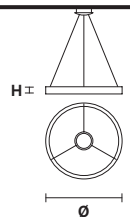

LIBE ROUND S115

Suspension round

CE

TECHNICAL INFORMATION	
Ø	115 cm / 45.27"
H	8,5 cm / 3.34"
LED x 130,65 W CRI>90 3000 K - 10425 Nominal lm Dimmable: 1-10V	

FINISHING		PRICE (EXCL. VAT)
W01-W03		€ 3.760,00
G14		€ 3.580,00