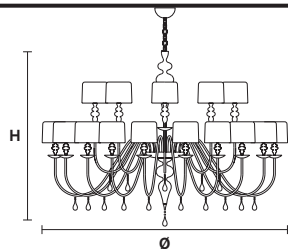

Embossed painted

Leaf decoration

EVA S20+10

Chandelier

CE 

TECHNICAL INFORMATION	SHADE	FINISHING	PRICE (EXCL. VAT)
Ø 280 cm / 110.24" H 200 cm / 78.74"	Aluminum lampshades included	V95-V72-V70-V50- V60-V30-F01-F02 	€ 24.070,00
⦿ 30×E27×60 W USA 30×E26×60 W (not included)			