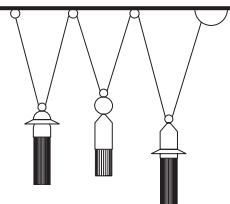

FINISHING

All white Mixed colors Total black Mixed warm

PRICE (EXCL. VAT)

€ 1.010,00

NAPPE C3

Composition (N1+ N2+ N4)

CE

TECHNICAL INFORMATION