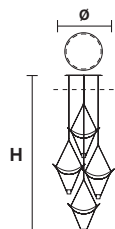

VOLLEE C4G RD 60

CE

TECHNICAL INFORMATION

Ø 60 cm / 23.62"
H 240 cm / 94.48"

LED x 25,6W CRI>90
3000 K - 3200 Nominal lm
Dimmable: 1-10 V + PUSH

FINISHING

V98-V91-V99
V55-V24

PRICE (EXCL. VAT)

€ 2.180,00

: For the US market, refer to the relevant price list.