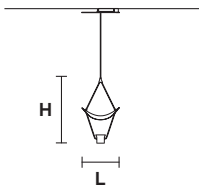

VOLLEE S1P DOWN

Suspension

TECHNICAL INFORMATION	
L	25 cm / 9.84"
SP	17,5 cm / 6.89"
H	44 cm / 17.32"
LED x 6,6 W CRI>90	
3000 K - 825 Nominal lm	
Dimmable: NO	

FINISHING
V98- V91- V99- V55- V24

PRICE (EXCL. VAT)
€ 290,00