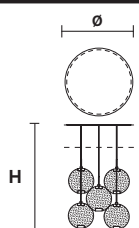

HORO C5 RD 80

TECHNICAL INFORMATION

Ø 80 cm / 31.49"
H max 155 cm / 61.02"

LED x 72W CRI>95
 3000 K - 6480 Nominal lm
Dimmable: 0 - 10 V

FINISHING

G18

GLASS COLOR

TR
 FM - VD -AZ -RS