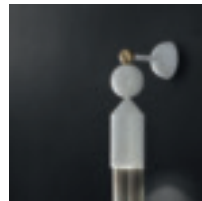

V93 Oro verniciato
Painted gold
Only for metal beams

Family

Suspensions

Suspension XL

Applique

Standard cables

When single suspension (N-XL):
1 single cable* (120 cm / 47.24")
with canopy

When composition (C3-C5-C10):
2 cables* (200 cm / 78.74" each)
with connection spheres