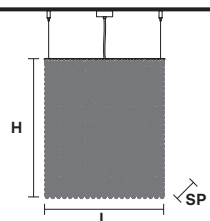

CUBO S/LONG/C Suspension ■ RECTANGULAR

TECHNICAL INFORMATIONS		PENDANTS	CRYSTALS	PRICE (EXCL. VAT)
L	50 cm / 19.68"	TRANSPARENT	HALF CUT GLASS	€ 1.260,00
SP	12.5 cm / 4.92"		CUT CRYSTAL	€ 1.730,00
H	60 cm / 23.62"		CRYSTALS FROM SWAROVSKI®	€ 4.940,00
	8×E14×40 W	COLOURED	HALF CUT GLASS	€ 1.970,00
USA	8×E12×40 W (not included)		CUT CRYSTAL	€ 2.210,00
			CRYSTALS FROM SWAROVSKI®	€ 5.890,00