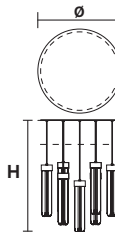

BLAKE C7 RD 60