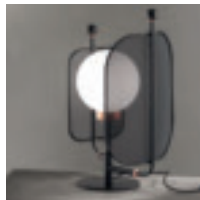

Applique

Table lamp

Floor lamp

Standard cables for all suspensions

CUSTOM COLOR + 8%

Embossed painted

V73 **V74** **V24** **V55** **V54**

PAPILIO S6