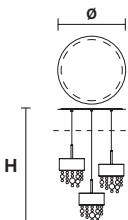

OLÀ C3 RD 40

TECHNICAL INFORMATION		FINISHING		PRICE (EXCL. VAT)
Ø	40 cm / 15.74"	V95-F01-F02-F03-	● ● ● ● ● STD LIGHT / COLORED GLASS	€ 1.210,00
H max	180 cm / 70.86"	V30-V50-V83-G01-	● ● ● ● ● STD LIGHT / TRANSPARENT CUT CRYSTAL	€ 1.660,00
		V90	● LED LIGHT / COLORED GLASS	€ 1.360,00
			● LED LIGHT / TRANSPARENT CUT CRYSTAL	€ 1.810,00

STANDARD LIGHTING: 6 x G9 x 40W max (not included); **USA:** 6 x E12 x 40W max (not included)

LED LIGHTING: DOWN: LED x 24W CRI>90 3000 K - 3510 Nominal lm

DIMMABLE: 1-10V + PUSH