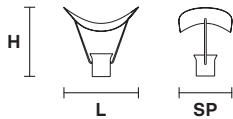

TECHNICAL INFORMATION

L 25 cm / 9.84"
SP 17.5 cm / 6.89"
H 23 cm / 9.05"

LED x 5 W CRI>80 - 220V
3000 K - 410 Nominal lm
Dimmable: OWN BUTTON

FINISHING

V98- V91- V99-
V55- V24

PRICE (EXCL. VAT)

€ 310,00