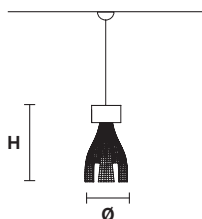

ISBEL S1

Suspension

CE

TECHNICAL INFORMATION	FINISHING	PRICE (EXCL. VAT)
Ø 28 cm / 11.02" H 45 cm / 17.71"	G07 ●	€ 710,00
⦿ 1×E27×60 W max USA 1×E26×60 W max (not included)