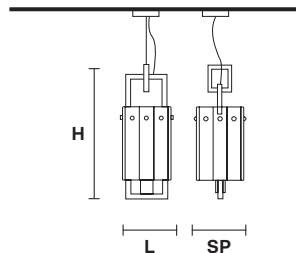

FINISHING

G18

PRICE (EXCL. VAT)

€ 3.460,00

CREK S1

Suspension

TECHNICAL INFORMATION

L 15.5 cm / 6.10"
SP 15.5 cm / 6.10"
H 40 cm / 15.74"