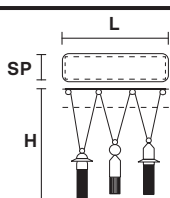

NAPPE C3 LN 75

CE

TECHNICAL INFORMATION

L 75 cm / 29.52"
SP 20 cm / 7.87"
H max 155 cm / 61.02"

FINISHING

V95
V72- V51- V21- V95
V90
V35-V70-V84

PRICE (EXCL. VAT)

€ 1.090,00

LED x 16,2W CRI>90 - 3000K- 2064 Nominal lm
Dimmable: 1-10V + PUSH