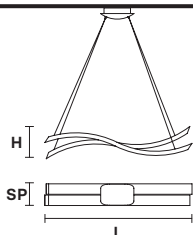

TECHNICAL INFORMATION	
L	100 cm / 39.37"
SP	16 cm / 6.29"
H	20 cm / 7.87"
LED x 70,2 W CRI>90 3000 K - 5616 Nominal lm Dimmable: 0-10V	

FINISHING		PRICE (EXCL. VAT)
W01-W03		€ 2.250,00
G14		€ 2.090,00