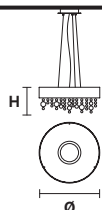

OLÀ S6 40

Suspension

TECHNICAL INFORMATIONS		FINISHING		PRICE (EXCL. VAT)
Ø	40 cm / 15.74"	V95-F01-F02-F03-	● ● ● ● ● STD LIGHT / COLORED GLASS	€ 1.080,00
H	20 cm / 7.87"	V30-V50-V83-G01-	● ● ● ● ● STD LIGHT / TRANSPARENT CUT CRYSTAL	€ 1.840,00
		V90	● LED LIGHT / COLORED GLASS	€ 1.310,00
			● LED LIGHT / TRANSPARENT CUT CRYSTAL	€ 2.070,00

STANDARD LIGHTING: 6×E14×40 W max (not included); **USA:** 6×E12×40 W max (not included)
LED LIGHTING: UP LED x 11 W CRI>90 3000 K - 1700 Nominal lm
DOWN LED x 11 W CRI>90 3000 K - 1700 Nominal lm
Dimmable: 1-10V + PUSH + DALI