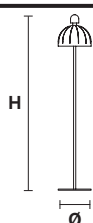

CUPOLE STL

Floor lamp

TECHNICAL INFORMATION

Ø 30 cm / 11.81"
H 160 cm / 62.99"

FINISHING

V91-V33-V73-V74-
V34-V98-V54-V99

PRICE (EXCL. VAT)

€ 910,00

DOWN LED x 6 W CRI>90
3000 K - 850 Nominal lm
Dimmable: OWN BUTTON

: For the US market, refer to the relevant price list.