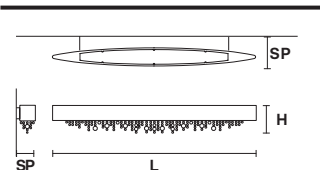

OLÀ A6 OV 160

Applique

TECHNICAL INFORMATIONS		FINISHING		PRICE (EXCL. VAT)
L	160 cm / 62.99"	V95-F01-F02-F03-	● ● ● ● ● STD LIGHT / COLORED GLASS	€ 1.980,00
SP	20 cm / 7.87"	V30-V50-V83-G01-	● ● ● ● ● STD LIGHT / TRANSPARENT CUT CRYSTAL	€ 2.680,00
H	20 cm / 7.87"	V90	● ● ● ● ● LED LIGHT / COLORED GLASS	€ 2.270,00
			● ● ● ● ● LED LIGHT / TRANSPARENT CUT CRYSTAL	€ 2.970,00

STANDARD LIGHTING: 6×E14×40 W max (not included); **USA:** 6×E12×40 W max (not included)
LED LIGHTING: UP LED x 18 W CRI>90 3000 K - 2670 Nominal lm
DOWN LED x 44,5 W CRI>90 3000 K - 6675 Nominal lm
Dimmable: 1-10V + PUSH