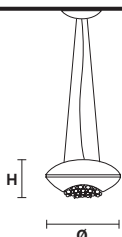

V95-F01

CUT CRYSTAL
CRYSTALS FROM SWAROVSKI®

PRICE (EXCL. VAT)

€ 3.570,00
€ 4.190,00

BLINK S42

Suspension

TECHNICAL INFORMATION

Ø 42 cm / 23.62"
H 26 cm / 10.23"