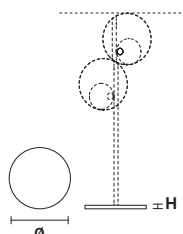

FLOOR LAMP BASE

TECHNICAL INFORMATION

H	0,7 cm / 0.27"
Ø	40cm / 15.74"

FINISHING

G12	
G18	

PRICE (EXCL. VAT)

€ 240,00

*: It is possible to choose a specific height for fixed rod of items Sound S1, Sound S6, Sound BIL5, Sound BIL3. When not specified in the order confirmation, the standard height for the rod is "B".

É possibile scegliere un'altezza specifica per le aste rigide degli articoli Sound S1, Sound S6, Sound BIL5, Sound BIL3. Se non specificato in fase d'ordine, l'altezza dell'asta rigida standard è "B".

: For the US market, refer to the relevant price list.