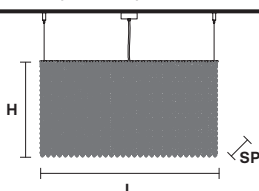

CUBO S/LONG/N

Suspension **RECTANGULAR**

CE

TECHNICAL INFORMATIONS		PENDANTS	CRYSTALS	PRICE (EXCL. VAT)
L	75 cm / 29.52"	TRANSPARENT	HALF CUT GLASS	€ 1.730,00
SP	25 cm / 9.84"		CUT CRYSTAL	€ 2.310,00
H	40 cm / 15.74"		CRYSTALS FROM SWAROVSKI®	€ 6.210,00
	16×E14×40 W	COLOURED	HALF CUT GLASS	€ 2.600,00
USA	16×E12×40 W (not included)		CUT CRYSTAL	€ 2.900,00
			CRYSTALS FROM SWAROVSKI®	€ 7.350,00