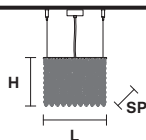

CUBO S/SQUARE/MEDIUM 20 Suspension ■ SQUARE

TECHNICAL INFORMATIONS

L 25 cm / 9.84"
SP 25 cm / 9.84"
H 20 cm / 7.87"

⦿ 4×E14×40 W
USA 4×E12×40 W
(not included)

PENDANTS

TRANSPARENT

CRYSTALS

HALF CUT GLASS
CUT CRYSTAL
CRYSTALS FROM SWAROVSKI®

PRICE (EXCL. VAT)

€ 610,00
€ 760,00
€ 1.810,00

COLOURED

HALF CUT GLASS
CUT CRYSTAL
CRYSTALS FROM SWAROVSKI®

€ 850,00
€ 920,00
€ 2.210,00