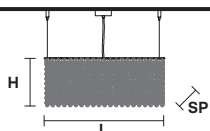

CUBO S/SQUARE/LARGE 20 Suspension ■ SQUARE

TECHNICAL INFORMATIONS		PENDANTS	CRYSTALS	PRICE (EXCL. VAT)
L	50 cm / 19.68"	TRANSPARENT	HALF CUT GLASS	€ 1.330,00
SP	50 cm / 19.68"		CUT CRYSTAL	€ 1.700,00
H	20 cm / 7.87"		CRYSTALS FROM SWAROVSKI®	€ 4.270,00
	12×E14×40 W	COLOURED	HALF CUT GLASS	€ 1.900,00
USA	12×E12×40 W (not included)		CUT CRYSTAL	€ 2.080,00
			CRYSTALS FROM SWAROVSKI®	€ 5.030,00