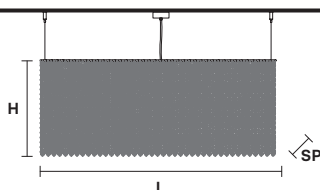

CUBO S/LONG/Q

Suspension **RECTANGULAR**

CE

TECHNICAL INFORMATIONS		PENDANTS	CRYSTALS	PRICE (EXCL. VAT)
L	100 cm / 39.37"	TRANSPARENT	HALF CUT GLASS	€ 2.060,00
SP	25 cm / 9.84"		CUT CRYSTAL	€ 2.790,00
H	40 cm / 15.74"		CRYSTALS FROM SWAROVSKI®	€ 7.730,00
	16×E14×40 W	COLOURED	HALF CUT GLASS	€ 3.150,00
USA	16×E12×40 W (not included)		CUT CRYSTAL	€ 3.530,00
			CRYSTALS FROM SWAROVSKI®	€ 9.200,00