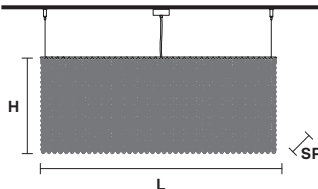

CUBO S/LONG/H

Suspension **RECTANGULAR**

TECHNICAL INFORMATIONS

L 100 cm / 39.37"
SP 12.5 cm / 4.92"
H 40 cm / 15.74"

11×E14×40 W
USA 11×E12×40 W
(not included)

PENDANTS

TRANSPARENT

CRYSTALS

HALF CUT GLASS
CUT CRYSTAL
CRYSTALS FROM SWAROVSKI®

PRICE (EXCL. VAT)

€ 1.660,00
€ 2.260,00
€ 6.320,00

COLOURED

HALF CUT GLASS
CUT CRYSTAL
CRYSTALS FROM SWAROVSKI®

€ 2.570,00
€ 2.880,00
€ 7.530,00