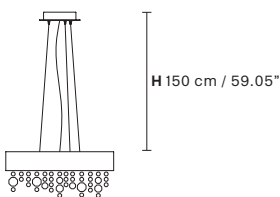

Standard cables for all suspensions

CUSTOM COLOR + 8%

Matt painted