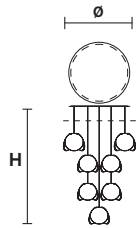

TIMEO C7 RD 80