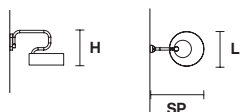

TECHNICAL INFORMATION	FINISHING	PRICE (EXCL. VAT)
L 30 cm / 11.81"	G12 ●	STANDARD LIGHTING € 490,00
SP 45 cm / 17.72"	G18+V90 ●●	STANDARD LIGHTING € 530,00
H 30 cm / 11.81"	G12 ●	LED LIGHTING € 660,00
	G18+V90 ●●	LED LIGHTING € 720,00

STANDARD LIGHTING: 1×G9×40 W

LED LIGHTING: UP LED x 3 W CRI>90 3000 K - 425 Nominal lm

DOWN LED x 3 W CRI>90 3000 K - 425 Nominal lm

Dimmable: PUSH + 1-10V

Ⓢ : For the US market, refer to the relevant price list.