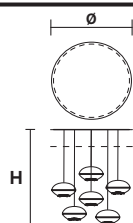

BLINK C6 RD 80

TECHNICAL INFORMATION

Ø 80 cm / 31.49"
H max 170 cm / 66.92"

FINISHING

V95-F01

CUT CRYSTAL
CRYSTALS FROM SWAROVSKI®

PRICE (EXCL. VAT)

€ 3.740,00
€ 4.360,00

DOWN: LED x 24 W CRI>90 3000 K - 3540 Nominal lm
Dimmable: 1-10V + DALI + PUSH

: For the US market, refer to the relevant price list.